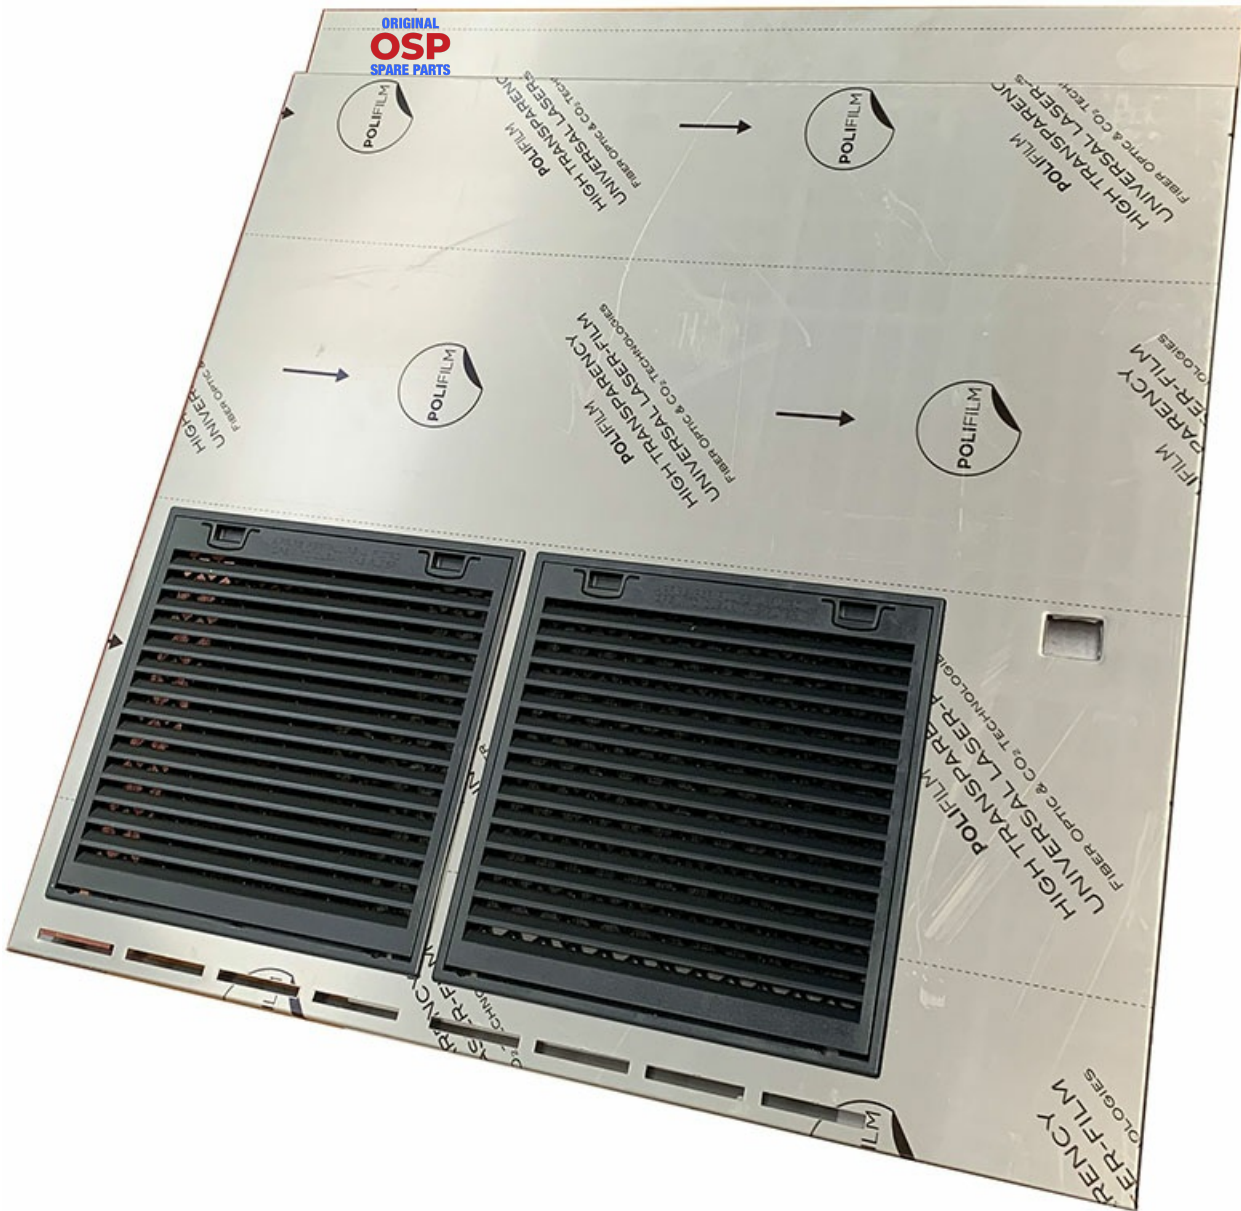

4125054

FRONT PANEL

Date: 23-11-2024

Technical data

| | |
|-----------|---------|
| WIDTH MM | L=675mm |
| HEIGHT MM | H=690mm |

Manufacturer code

BREMA GROUP S.P.A.