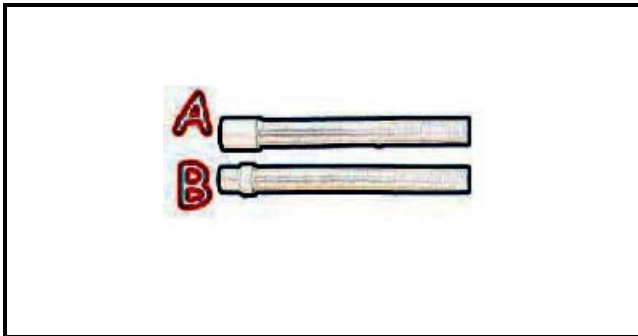

2109092

Date: 09-04-2025

Technical data

DEPTH MM	L=1600mm
MINIMUM INTERNAL DIAMETER mm	B=35mm
MAXIMUM INTERNAL DIAMETER mm	A=40mm

Manufacturer code

ELECTROLUX PROFESSIONAL S.P.A.