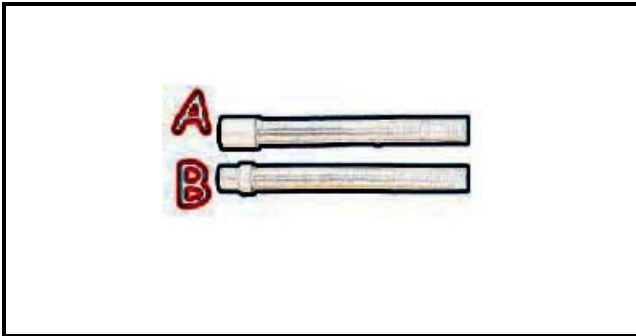

2109092

Date: 12-11-2024

ORIGINAL
OSP
SPARE PARTS

Technical data

DEPTH MM	L=1600mm
MINIMUM INTERNAL DIAMETER mm	B=35mm
MAXIMUM INTERNAL DIAMETER mm	A=40mm

Manufacturer code

ELECTROLUX PROFESSIONAL S.P.A.