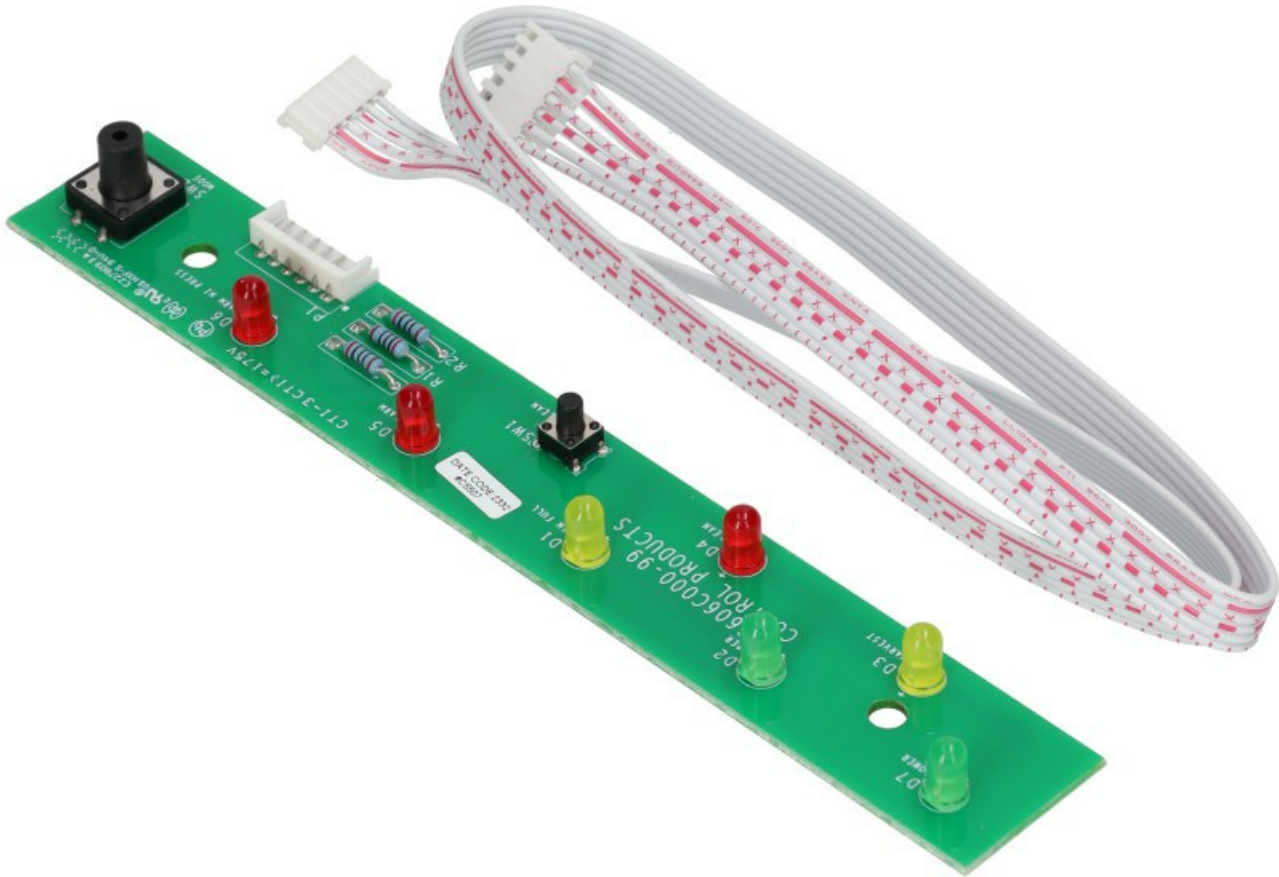

1214252

# MONITORING LED ASSY

Date: 19-09-2024

ORIGINAL  
**OSP**  
SPARE PARTS