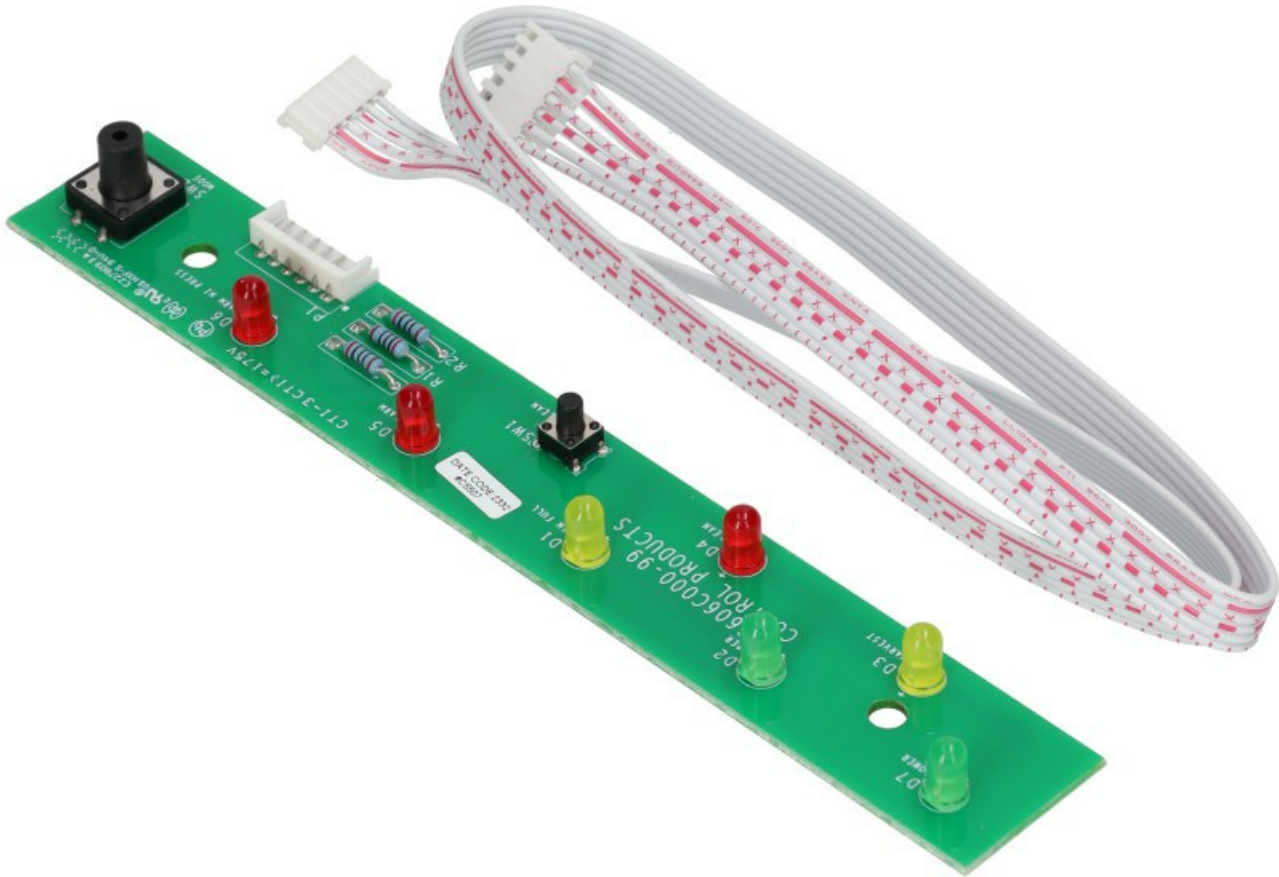

1214252

MONITORING LED ASSY

Date: 23-11-2024

ORIGINAL
OSP
SPARE PARTS

Manufacturer code

SCOTSMAN ICE Srl.