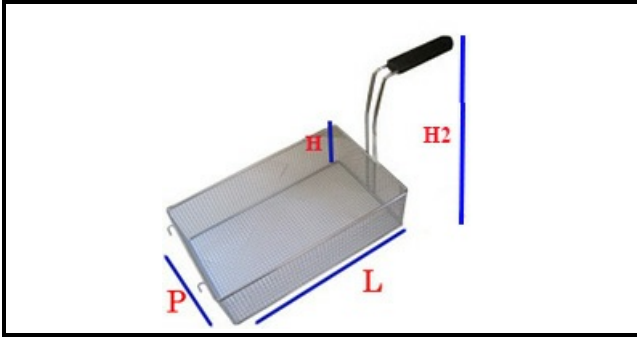

5107129

FRYER BASKET 300X330X120 FMG-15

Date: 09-04-2025

Technical data

DEPTH MM	L=300mm
WIDTH MM	P=300mm
HEIGHT MM	H=120mm
TYPE	FRIGGITRICE/FRYER

Manufacturer code

LOTUS SPA