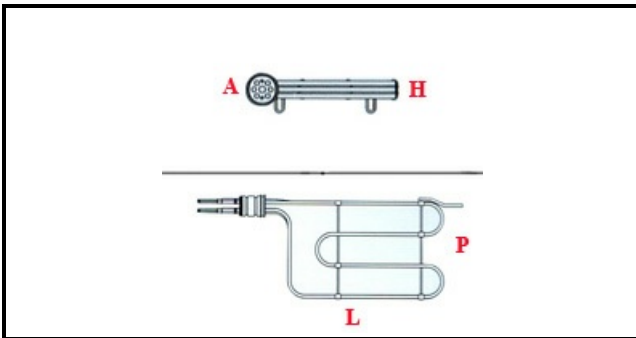

1201034

**ROTATING HEATING ELEMENT 3300W 230V FS60-**

Date: 19-09-2024

ORIGINAL  
**OSP**  
SPARE PARTS**Technical data**

DEPTH MM	L=300mm
WIDTH MM	P=170mm
HEIGHT MM	H=65mm
ELEMENTS	ELEMENTI/ELEMENTS=1
ROUND FLANGE	TONDA/ROUND FLANGE=65mm
DIAMETER mm	A=65mm
KILOWATT KW	KW=3,3
WATT	WATT=3300
MONOPHASE	MONOFASE/MONOPHASE
NUMBER OF POLES	POLI/POLES=2
GASKET	2101485
IMMERSION HEATING ELEMENTS	IMMERSIONE/IMMERSION
EXTERNAL DIAMETER mm	A=65mm

**Manufacturer code**

LOTUS SPA