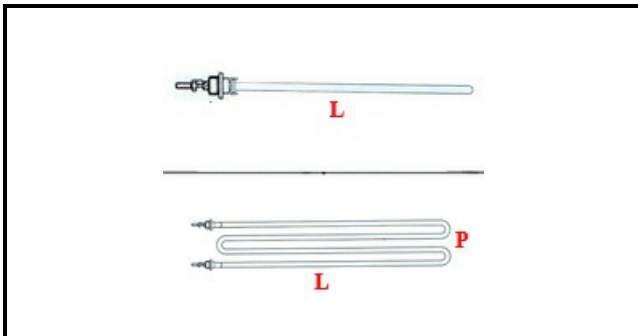

1201079

HEATING ELEMENT 2520W 220V

Date: 06-04-2025

Technical data

DEPTH MM	L=445mm
WIDTH MM	P=65mm
ELEMENTS	ELEMENTI/ELEMENTS=1
KILOWATT KW	KW=2,52
WATT	WATT=2520
MONOPHASE	MONOFASE/MONOPHASE
GAS THREAD	1/4"
NUMBER OF POLES	POLI/POLES=2
IMMERSION HEATING ELEMENTS	IMMERSIONE/IMMERSION