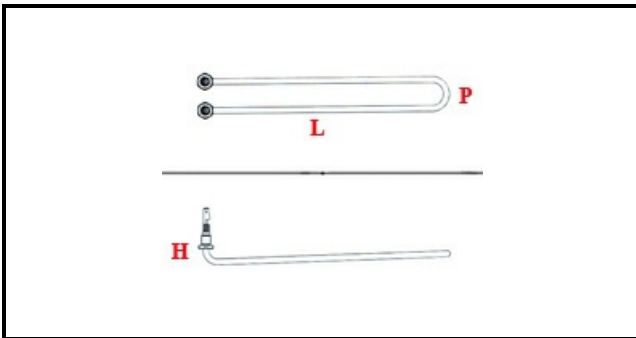

1201085

HEATING ELEMENT 550W 230V FOR EVAPORATOR DEFROST

Date: 22-12-2024

ORIGINAL
OSP
SPARE PARTS

Technical data

DEPTH MM	L=430mm
WIDTH MM	P=160mm
HEIGHT MM	H=80mm
ELEMENTS	ELEMENTI/ELEMENTS=1
KILOWATT KW	KW=0,55
WATT	WATT=550
MONOPHASE	MONOFASE/MONOPHASE
NUMBER OF POLES	POLI/POLES=2
DRY HEATING ELEMENT	SECCO/DRY