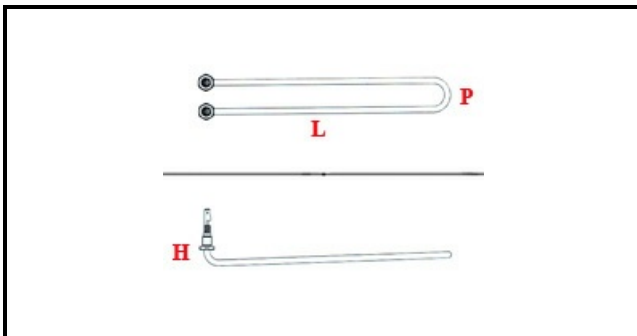

1201085

HEATING ELEMENT 550W 230V FOR EVAPORATOR DEFROST

Date: 05-04-2025

ORIGINAL
OSP
SPARE PARTS

Technical data

DEPTH MM	L=430mm
WIDTH MM	P=160mm
HEIGHT MM	H=80mm
ELEMENTS	ELEMENTI/ELEMENTS=1
KILOWATT KW	KW=0,55
WATT	WATT=550
MONOPHASE	MONOFASE/MONOPHASE
NUMBER OF POLES	POLI/POLES=2
DRY HEATING ELEMENT	SECCO/DRY