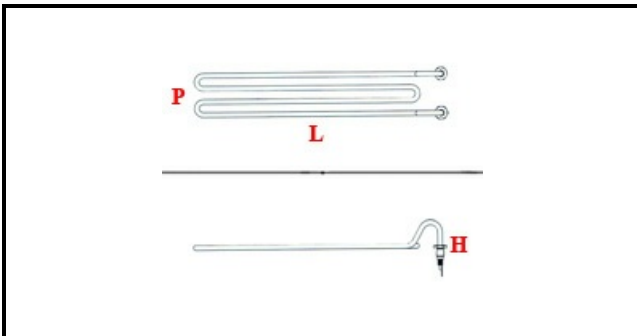

1201115

HEATING ELEMENT 1500W 230V

Date: 05-04-2025

Technical data

DEPTH MM	L=550mm
WIDTH MM	P=90mm
HEIGHT MM	H=70mm
ELEMENTS	ELEMENTI/ELEMENTS=1
KILOWATT KW	KW=1.5
WATT	WATT=1500
MONOPHASE	MONOFASE/MONOPHASE
NUMBER OF POLES	POLI/POLES=2
IMMERSION HEATING ELEMENTS	IMMERSIONE/IMMERSION