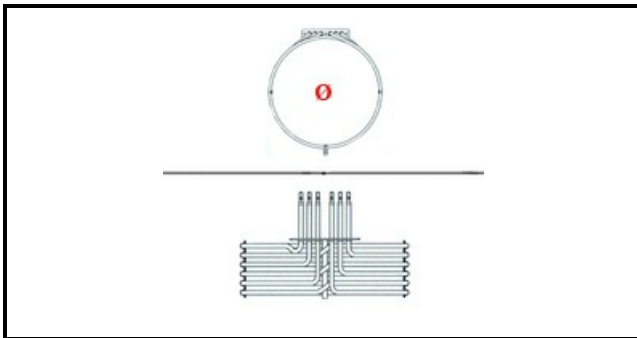

1201149

HEATING ELEMENT 9000W-240V COD.1GIK3C335002

Date: 25-12-2024

ORIGINAL
OSP
SPARE PARTS**Technical data**

DEPTH MM	L=396mm
HEIGHT MM	H=83mm
ELEMENTS	ELEMENTI/ELEMENTS=3
SQUARE FLANGE	RETTANGOLARE/SQUARE FLANGE=142X25mm
KILOWATT KW	KW=9
WATT	WATT=9000
MONOPHASE	MONOFASE/MONOPHASE
NUMBER OF POLES	POLI/POLES=6
NUMBER OF HOLES	FORI/HOLES=2
DRY HEATING ELEMENT	SECCO/DRY
EXTERNAL DIAMETER mm	Ø=330mm
INTERNAL DIAMETER mm	Ø=315mm