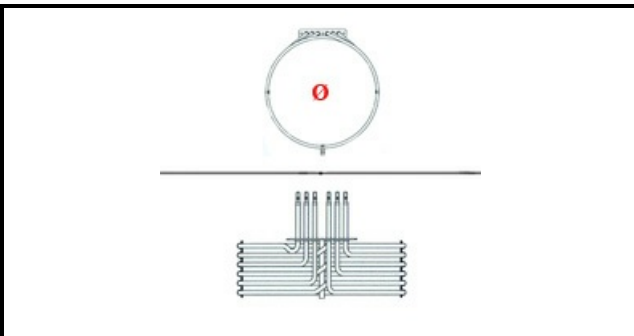

# HEATING ELEMENT 6000W 230V ICON 2015

Date: 20-09-2024

ORIGINAL  
**OSP**  
SPARE PARTS

## Technical data

ELEMENTS	ELEMENTI/ELEMENTS=3
KILOWATT KW	KW=6
WATT	WATT=6000
THREE PHASE	TRIFASE/THREEPHASE
NUMBER OF POLES	POLI/POLES=6
DRY HEATING ELEMENT	SECCO/DRY