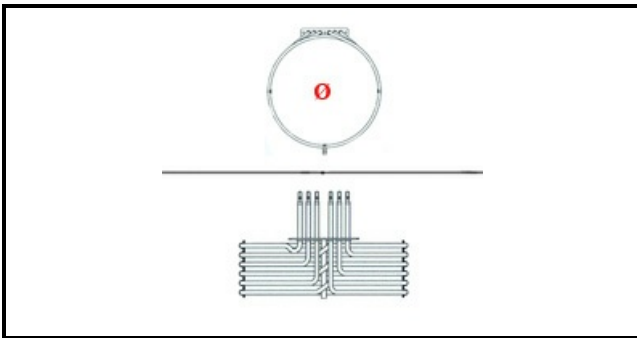

# HEATING ELEMENT 6000W 230V ICON 2015

Date: 06-04-2025

ORIGINAL  
**OSP**  
SPARE PARTS

## Technical data

ELEMENTS	ELEMENTI/ELEMENTS=3
KILOWATT KW	KW=6
WATT	WATT=6000
THREE PHASE	TRIFASE/THREEPHASE
NUMBER OF POLES	POLI/POLES=6
DRY HEATING ELEMENT	SECCO/DRY