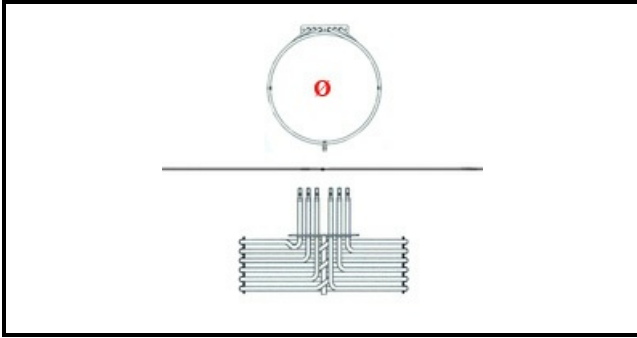

1201205

OVEN HEATING ELEMENT 7500W 230V

Date: 20-09-2024

Technical data

ELEMENTS	ELEMENTI/ELEMENTS=3
KILOWATT KW	KW=7,5
WATT	WATT=7500
THREE PHASE	TRIFASE/THREEPHASE
NUMBER OF POLES	POLI/POLES=6
DRY HEATING ELEMENT	SECCO/DRY