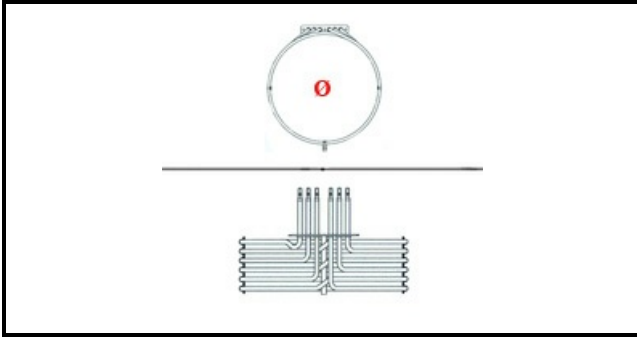

1201205

OVEN HEATING ELEMENT 7500W 230V

Date: 11-04-2025

Technical data

ELEMENTS	ELEMENTI/ELEMENTS=3
KILOWATT KW	KW=7,5
WATT	WATT=7500
THREE PHASE	TRIFASE/THREEPHASE
NUMBER OF POLES	POLI/POLES=6
DRY HEATING ELEMENT	SECCO/DRY