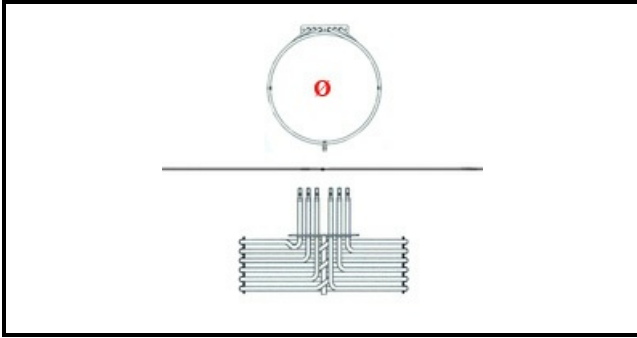

1201205

OVEN HEATING ELEMENT 7500W 230V

Date: 23-12-2024

Technical data

ELEMENTS	ELEMENTI/ELEMENTS=3
KILOWATT KW	KW=7,5
WATT	WATT=7500
THREE PHASE	TRIFASE/THREEPHASE
NUMBER OF POLES	POLI/POLES=6
DRY HEATING ELEMENT	SECCO/DRY