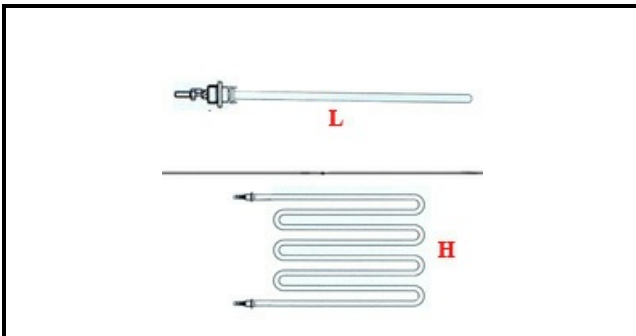

1201207

HEATING ELEMENT W1750 V230 FOR C64

Date: 23-12-2024

ORIGINAL
OSP
SPARE PARTS

Technical data

DEPTH MM	L=590mm
WIDTH MM	H=460mm
ELEMENTS	ELEMENTI/ELEMENTS=1
KILOWATT KW	KW=1,75
WATT	WATT=1750
MONOPHASE	MONOFASE/MONOPHASE
NUMBER OF POLES	POLI/POLES=2
DRY HEATING ELEMENT	SECCO/DRY