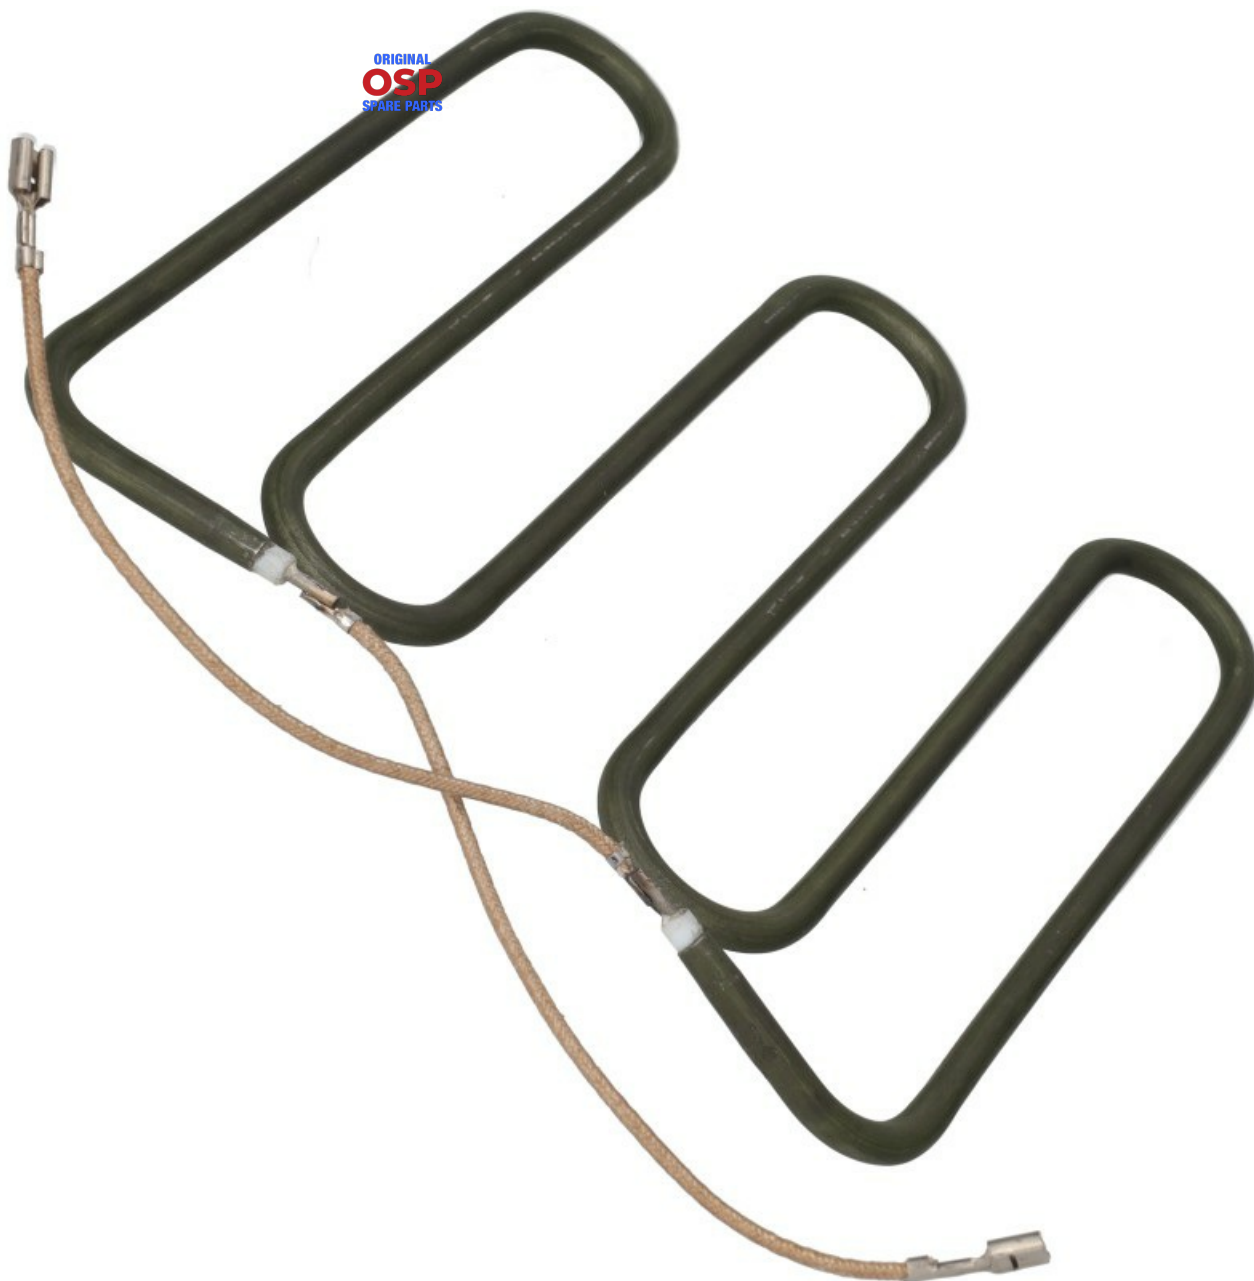

1201225

## LOWER RESISTANCE 240V 850W PD/ELIO (CABLES)

Date: 23-12-2024

**Technical data**

DEPTH MM	L=180mm
WIDTH MM	P=180mm
ELEMENTS	ELEMENTI/ELEMENTS=1
KILOWATT KW	KW=0,85
WATT	W=850
MONOPHASE	MONOFASE/MONOPHASE
NUMBER OF POLES	POLI/POLES=2
DRY HEATING ELEMENT	SECCO/DRY

## Manufacturer code

SIRMAN SPA