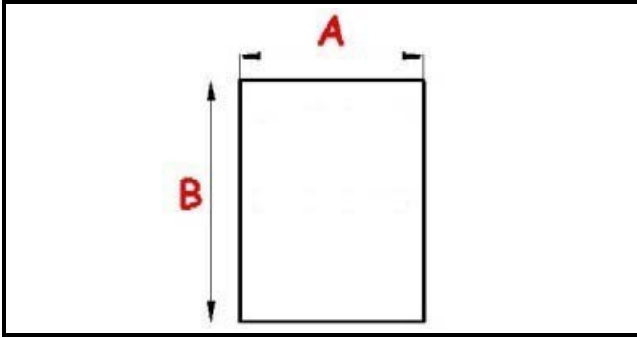

## LOWER RESISTANCE 240V 850W PD/ELIO (CABLES)

Date: 08-04-2025

**Technical data**

DEPTH MM	L=180mm
WIDTH MM	P=180mm
ELEMENTS	ELEMENTI/ELEMENTS=1
KILOWATT KW	KW=0,85
WATT	W=850
MONOPHASE	MONOFASE/MONOPHASE
NUMBER OF POLES	POLI/POLES=2
DRY HEATING ELEMENT	SECCO/DRY