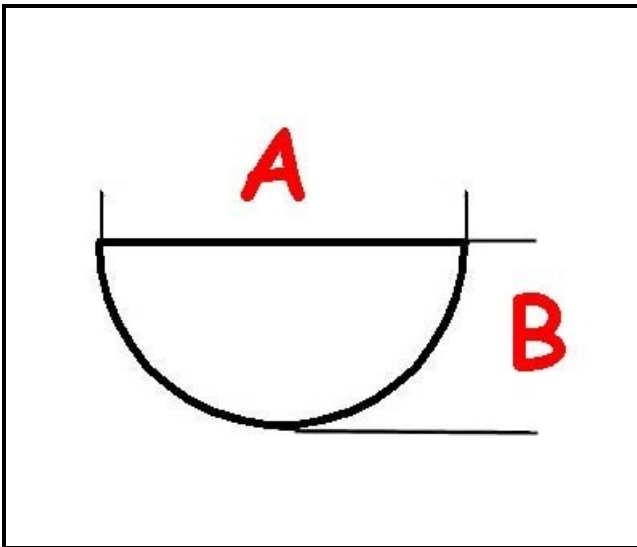

3108051

GAS TAP HANDLE 8/10 MBM

Date: 19-09-2024

ORIGINAL
OSP
SPARE PARTS**Technical data**

DEPTH MM	A=10mm
WIDTH MM	B=8mm
EXTERNAL DIAMETER mm	Ø=75mm
HOLE FOR HALF-MOON SHAFT	MEZZALUNA/HALF-MOON

Manufacturer code