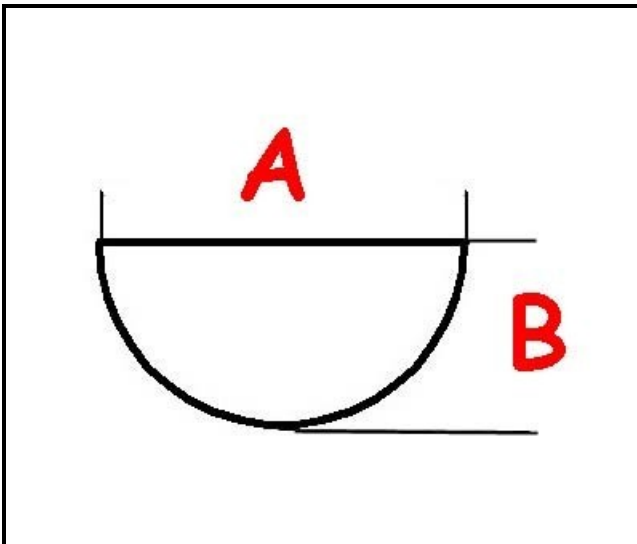

3108051

GAS TAP HANDLE 8/10 MBM

Date: 25-12-2024

ORIGINAL
OSP
SPARE PARTS**Technical data**

DEPTH MM	A=10mm
WIDTH MM	B=8mm
EXTERNAL DIAMETER mm	Ø=75mm
HOLE FOR HALF-MOON SHAFT	MEZZALUNA/HALF-MOON

Manufacturer code