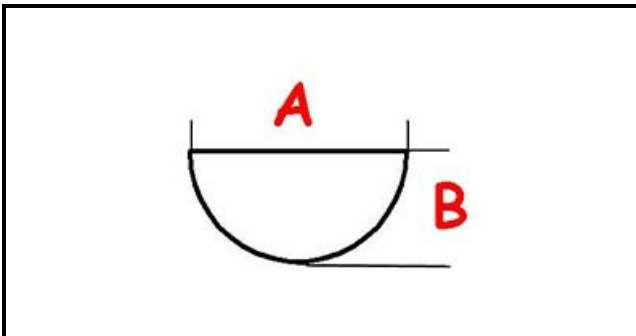

3108734

KNOB D72 Ø8 GAS TAP GREY

Date: 25-12-2024

ORIGINAL
OSP
SPARE PARTS**Technical data**

DEPTH MM	A=8mm
WIDTH MM	B=6mm
EXTERNAL DIAMETER mm	Ø=72mm
NUMBER OF POSITIONS	4
HOLE FOR HALF-MOON SHAFT	MEZZALUNA/HALF -MOON SHAFT