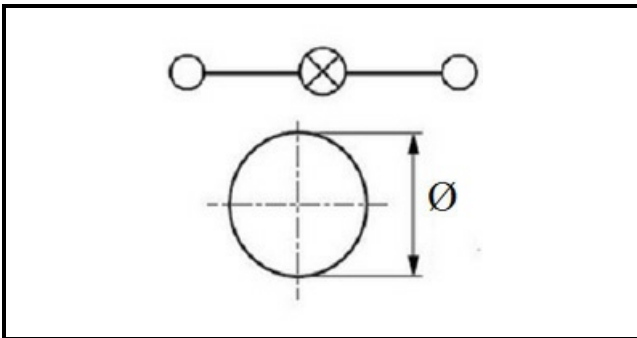

1104321

GREEN LAMP 250V

Date: 29-01-2025

Technical data

DIAMETER mm	\varnothing 6mm
-------------	-------------------

Manufacturer code

ELECTROLUX PROFESSIONAL S.P.A.
