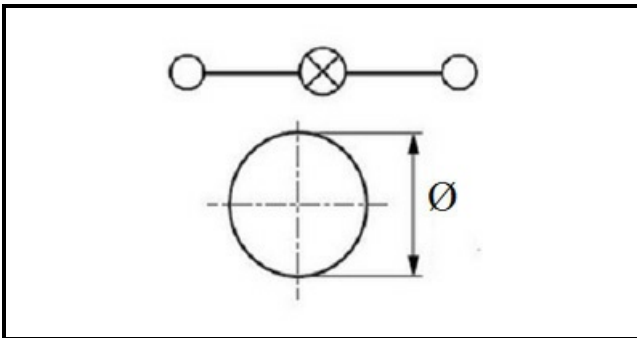

1104321

GREEN LAMP 250V

Date: 23-11-2024

**Technical data**

DIAMETER mm

 \varnothing 6mm**Manufacturer code**

ELECTROLUX PROFESSIONAL S.P.A.