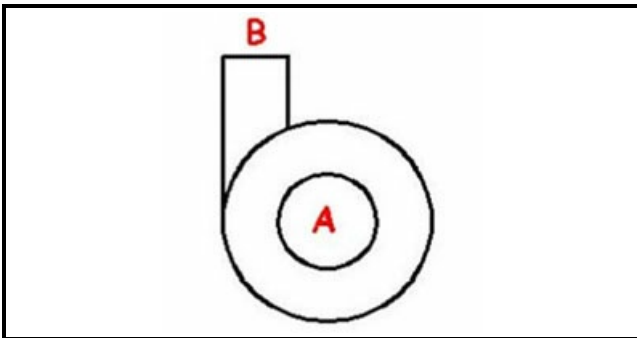

3116012

BODY PUMP HP 0,35 MOD. L63T35

Date: 12-11-2024

ORIGINAL
OSP
SPARE PARTS**Technical data**

DIAMETER FLOW mm	B=32mm
DIAMETER SUCTION mm	A=33mm

Manufacturer code

KRUPPS S.R.L.