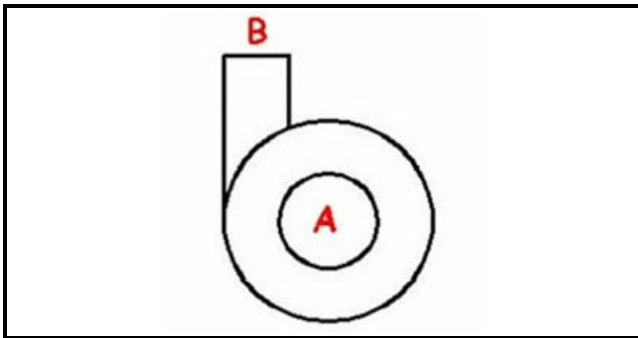

3116012

BODY PUMP HP 0,35 MOD. L63T35

Date: 06-04-2025

ORIGINAL
OSP
SPARE PARTS

Technical data

DIAMETER FLOW mm	B=32mm
DIAMETER SUCTION mm	A=33mm

Manufacturer code

KRUPPS S.R.L.