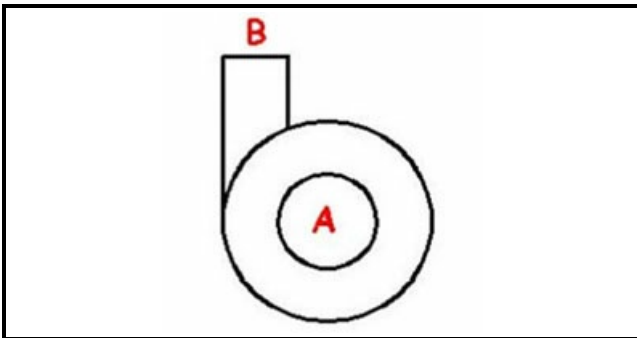

3116012

BODY PUMP HP 0,35 MOD. L63T35

Date: 19-09-2024

ORIGINAL
OSP
SPARE PARTS**Technical data**

DIAMETER FLOW mm	B=32mm
DIAMETER SUCTION mm	A=33mm

Manufacturer code

KRUPPS S.R.L.