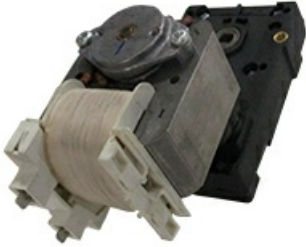

1134187

1LT110 GEAR MOTOR 230V/50Hz

Date: 25-12-2024

ORIGINAL
OSP
SPARE PARTS

Manufacturer code

MIGEL S.R.L.