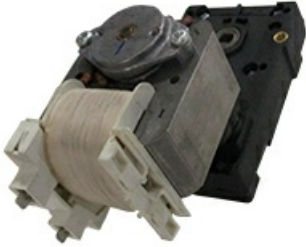

1134187

1LT110 GEAR MOTOR 230V/50Hz

Date: 23-11-2024

ORIGINAL
OSP
SPARE PARTS

Manufacturer code

MIGEL S.R.L.