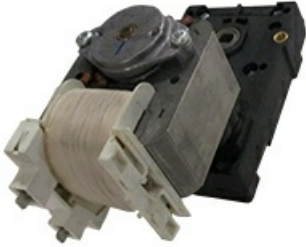

1134187

1LT110 GEAR MOTOR 230V/50Hz

Date: 12-11-2024

ORIGINAL
OSP
SPARE PARTS

Manufacturer code

MIGEL S.R.L.