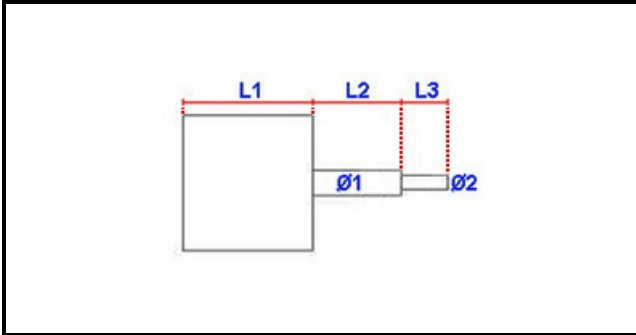

3123099

BIDIRECTIONAL MOTOR FC 120W 1VEL M5 +1COND

Date: 30-01-2025

Technical data

MOTOR LENGHT mm	L1=100mm
SHAFT LENGHT 1 mm	L2=30mm
SHAFT LENGHT 2 mm	L3=25mm
SHAFT DIAMETER mm	Ø1=12mm
KILOWATT KW	KW=0,12
MONOPHASE	230V
HEIGHT MM	H=165mm
DEPTH MM	L=160mm
SHAFT DIAMETER 2 mm	Ø2=9mm