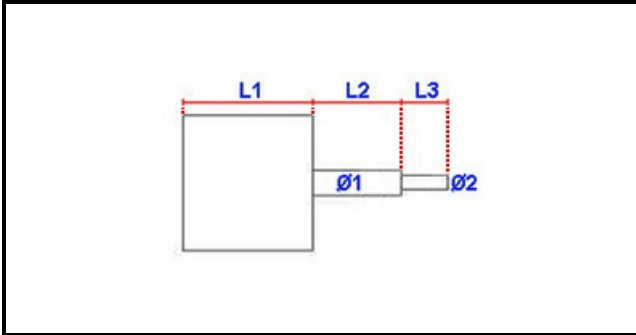

3123099

BIDIRECTIONAL MOTOR FC 120W 1VEL M5 +1COND

Date: 25-12-2024

Technical data

MOTOR LENGHT mm	L1=100mm
SHAFT LENGHT 1 mm	L2=30mm
SHAFT LENGHT 2 mm	L3=25mm
SHAFT DIAMETER mm	Ø1=12mm
KILOWATT KW	KW=0,12
MONOPHASE	230V
HEIGHT MM	H=165mm
DEPTH MM	L=160mm
SHAFT DIAMETER 2 mm	Ø2=9mm