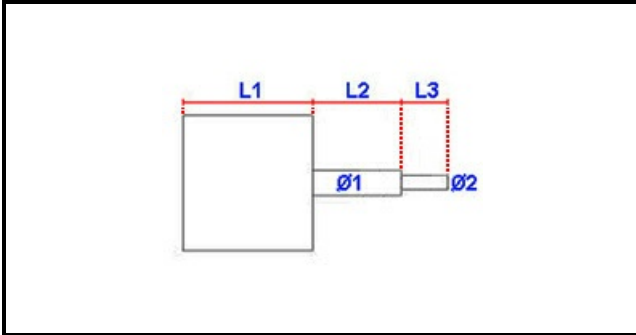

3123099

BIDIRECTIONAL MOTOR FC 120W 1VEL M5 +1COND

Date: 23-11-2024

Technical data

MOTOR LENGHT mm	L1=100mm
SHAFT LENGHT 1 mm	L2=30mm
SHAFT LENGHT 2 mm	L3=25mm
SHAFT DIAMETER mm	Ø1=12mm
KILOWATT KW	KW=0,12
MONOPHASE	230V
HEIGHT MM	H=165mm
DEPTH MM	L=160mm
SHAFT DIAMETER 2 mm	Ø2=9mm