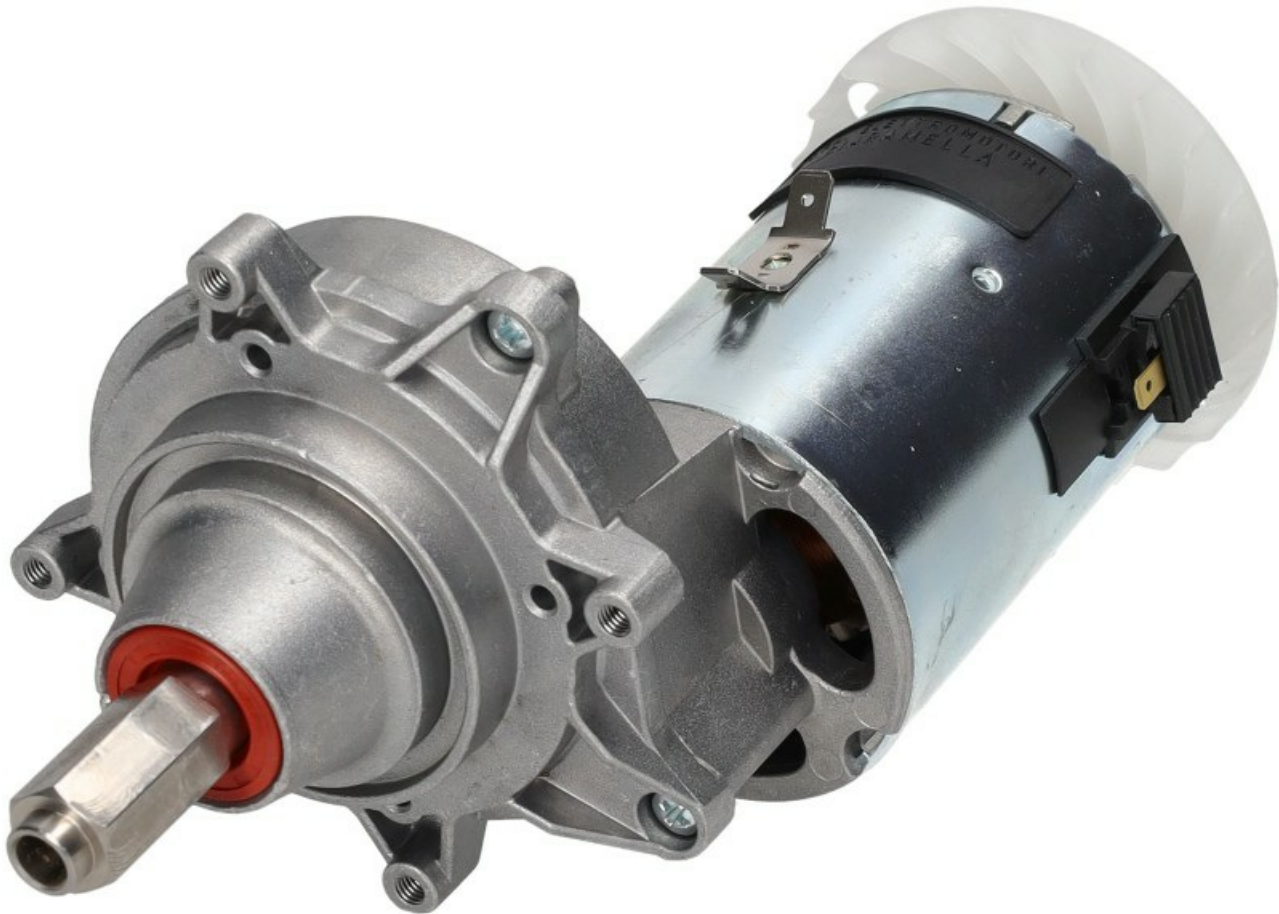

3123106

MOTOR C.C. 220 V. ALB.CAVO Y14 PLL

Date: 10-04-2025

Manufacturer code

SIRMAN SPA