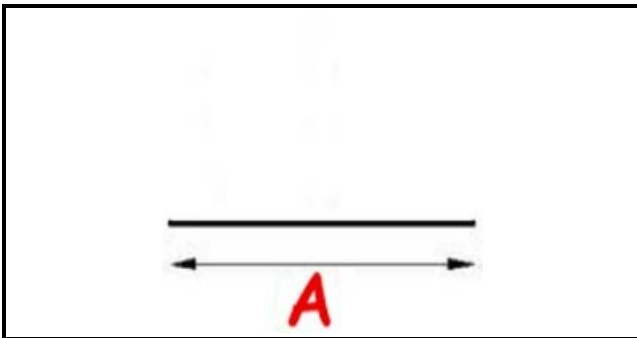

Technical data

LONG SIDE mm	A=1875mm

Manufacturer code

MODULAR PROFESSIONAL SRL