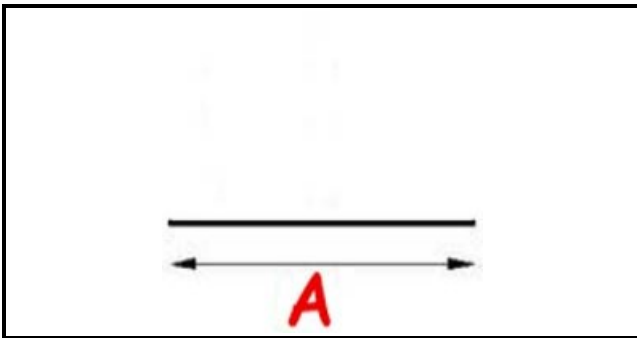

# OVEN DOOR GASKET L=1875

Date: 12-04-2025

ORIGINAL  
**OSP**  
SPARE PARTS

## Technical data

LONG SIDE mm	A=1875mm
--------------	----------