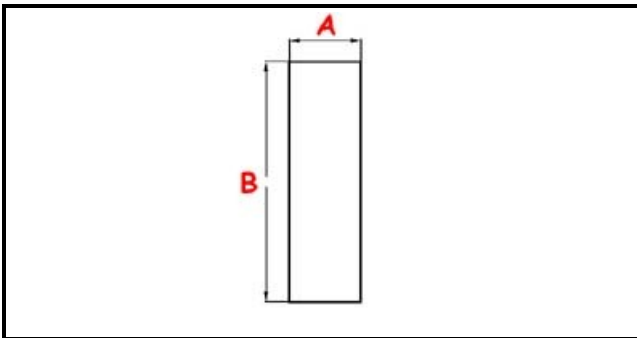

3111271

OVERFLOW PIPE

Date: 23-11-2024

**Technical data**

HEIGHT MM	B=80mm
UPPER DIAMETER	A=40mm

Manufacturer code

ELECTROLUX PROFESSIONAL S.P.A.