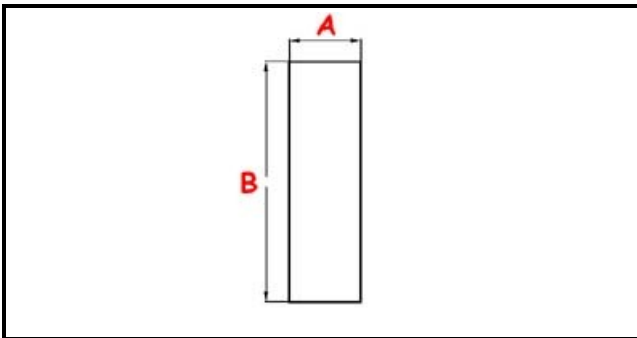

3111271

OVERFLOW PIPE

Date: 29-01-2025

**Technical data**

HEIGHT MM	B=80mm
UPPER DIAMETER	A=40mm

Manufacturer code

ELECTROLUX PROFESSIONAL S.P.A.