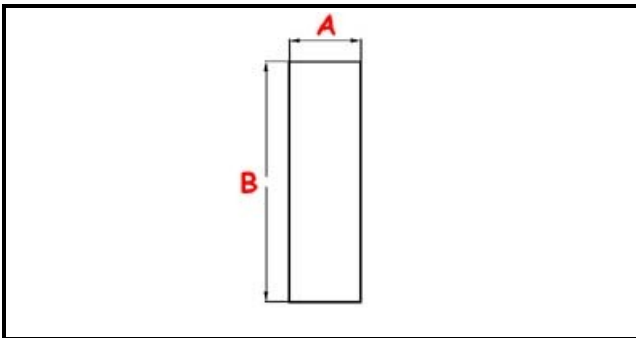

3111271

**OVERFLOW PIPE**

Date: 19-09-2024

**Technical data**

HEIGHT MM	B=80mm
UPPER DIAMETER	A=40mm

**Manufacturer code**

ELECTROLUX PROFESSIONAL S.P.A.