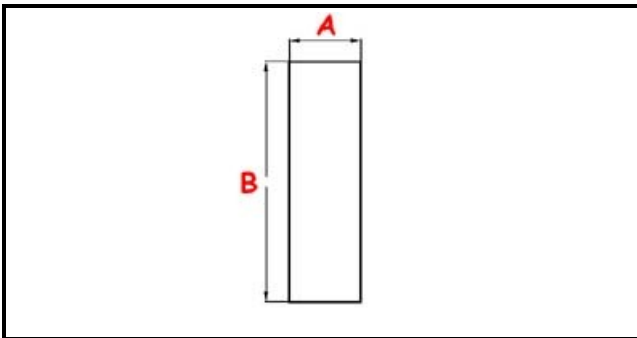

3111271

OVERFLOW PIPE

Date: 24-12-2024

**Technical data**

HEIGHT MM	B=80mm
UPPER DIAMETER	A=40mm

Manufacturer code

ELECTROLUX PROFESSIONAL S.P.A.