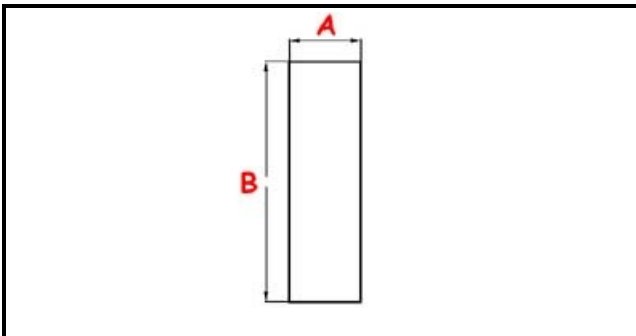

3111271

**OVERFLOW PIPE**

Date: 12-11-2024

**Technical data**

HEIGHT MM	B=80mm
UPPER DIAMETER	A=40mm

**Manufacturer code**

ELECTROLUX PROFESSIONAL S.P.A.