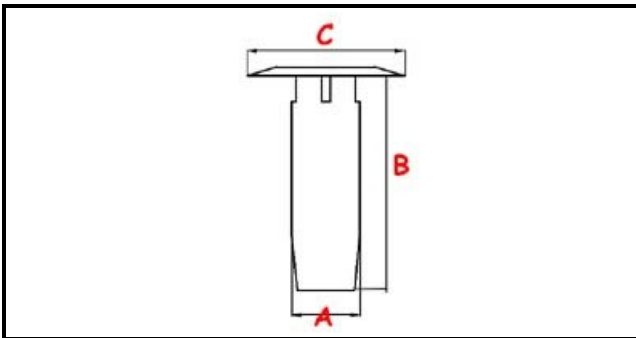

3111273

OVERFLOW H=190

Date: 19-09-2024

**Technical data**

HEIGHT MM	B=190mm
LOWER DIAMETER	A=32mm

Manufacturer code

MODULAR PROFESSIONAL SRL