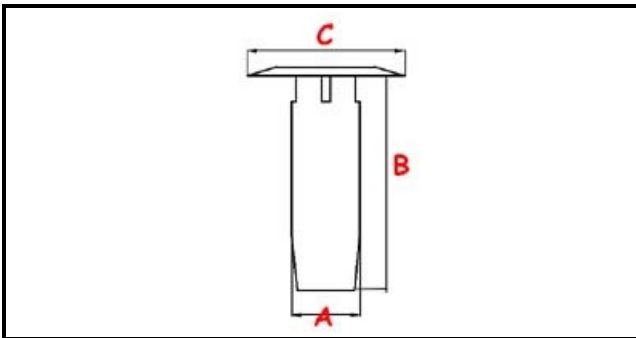

3111273

OVERFLOW H=190

Date: 23-11-2024

**Technical data**

HEIGHT MM	B=190mm
LOWER DIAMETER	A=32mm

Manufacturer code

MODULAR PROFESSIONAL SRL