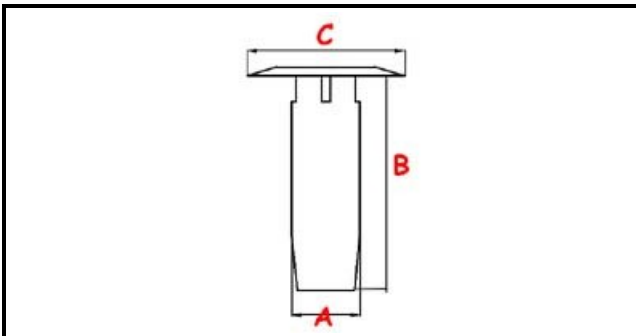

3111273

OVERFLOW H=190

Date: 29-01-2025

**Technical data**

HEIGHT MM	B=190mm
LOWER DIAMETER	A=32mm

Manufacturer code

MODULAR PROFESSIONAL SRL