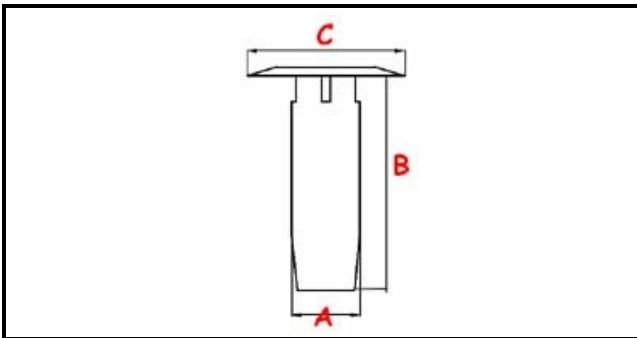

3111273

**OVERFLOW H=190**

Date: 12-11-2024

**Technical data**

HEIGHT MM	B=190mm
LOWER DIAMETER	A=32mm

**Manufacturer code**

MODULAR PROFESSIONAL SRL