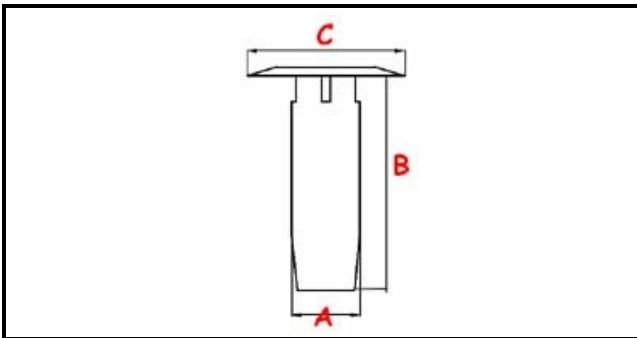

3111273

OVERFLOW H=190

Date: 24-12-2024

**Technical data**

HEIGHT MM	B=190mm
LOWER DIAMETER	A=32mm

Manufacturer code

MODULAR PROFESSIONAL SRL