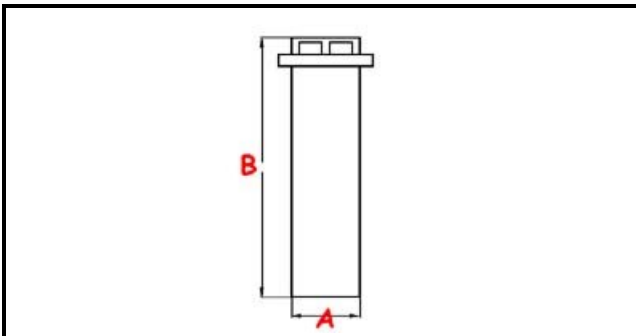

3111280

OVERFLOW N650-N750-E45-E50 PS 2015

Date: 29-01-2025

**Technical data**

HEIGHT MM	B=175mm
UPPER DIAMETER	C=36mm
LOWER DIAMETER	A=28mm

Manufacturer code

SILANOS SRL