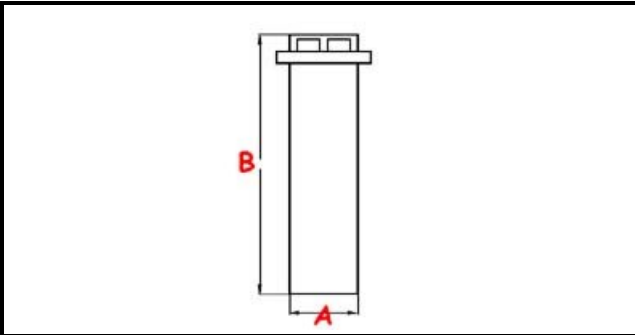

3111280

OVERFLOW N650-N750-E45-E50 PS 2015

Date: 24-12-2024

**Technical data**

HEIGHT MM	B=175mm
UPPER DIAMETER	C=36mm
LOWER DIAMETER	A=28mm

Manufacturer code

SILANOS SRL