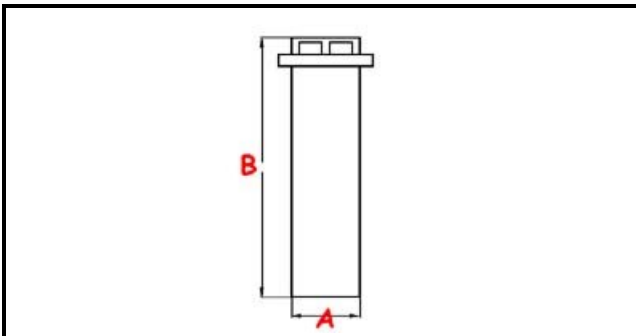

3111280

OVERFLOW N650-N750-E45-E50 PS 2015

Date: 23-11-2024

**Technical data**

HEIGHT MM	B=175mm
UPPER DIAMETER	C=36mm
LOWER DIAMETER	A=28mm

Manufacturer code

SILANOS SRL