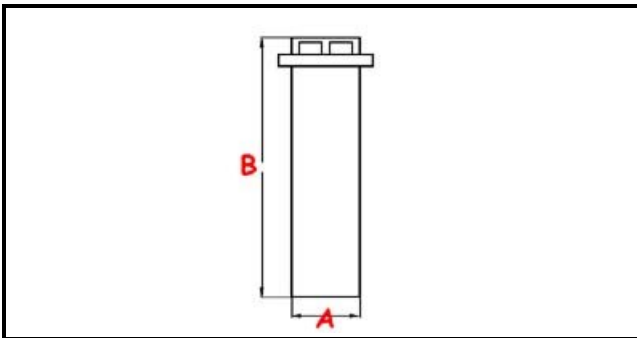

3111280

OVERFLOW N650-N750-E45-E50 PS 2015

Date: 12-11-2024

**Technical data**

HEIGHT MM	B=175mm
UPPER DIAMETER	C=36mm
LOWER DIAMETER	A=28mm

Manufacturer code

SILANOS SRL