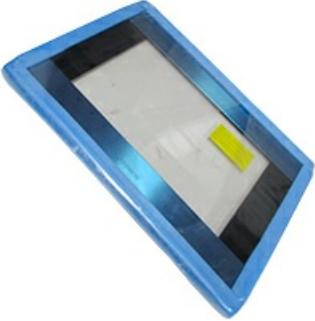

4218176

EXTERNAL GLASS ASSEMBLY ALFA43

Date: 24-11-2024

Manufacturer code

SMEG SPA