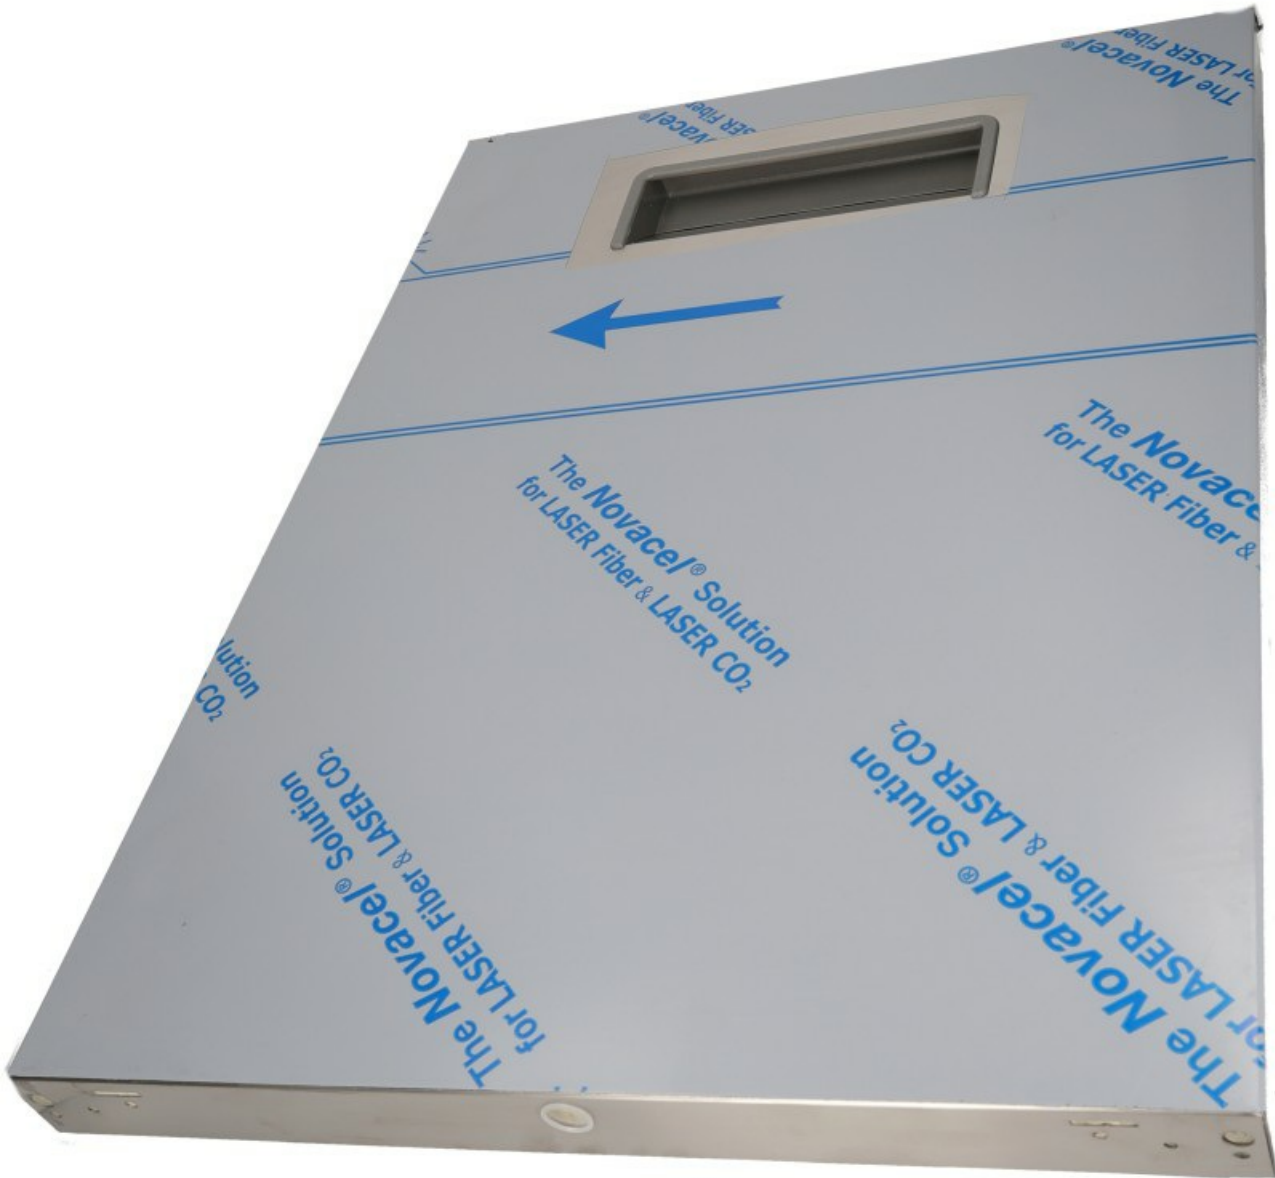

# "DOOR; AISI 304"

Date: 24-11-2024

## Technical data

\_\_\_\_\_

DEPTH MM	L=610
WIDTH MM	P=450
HEIGHT MM	H=40