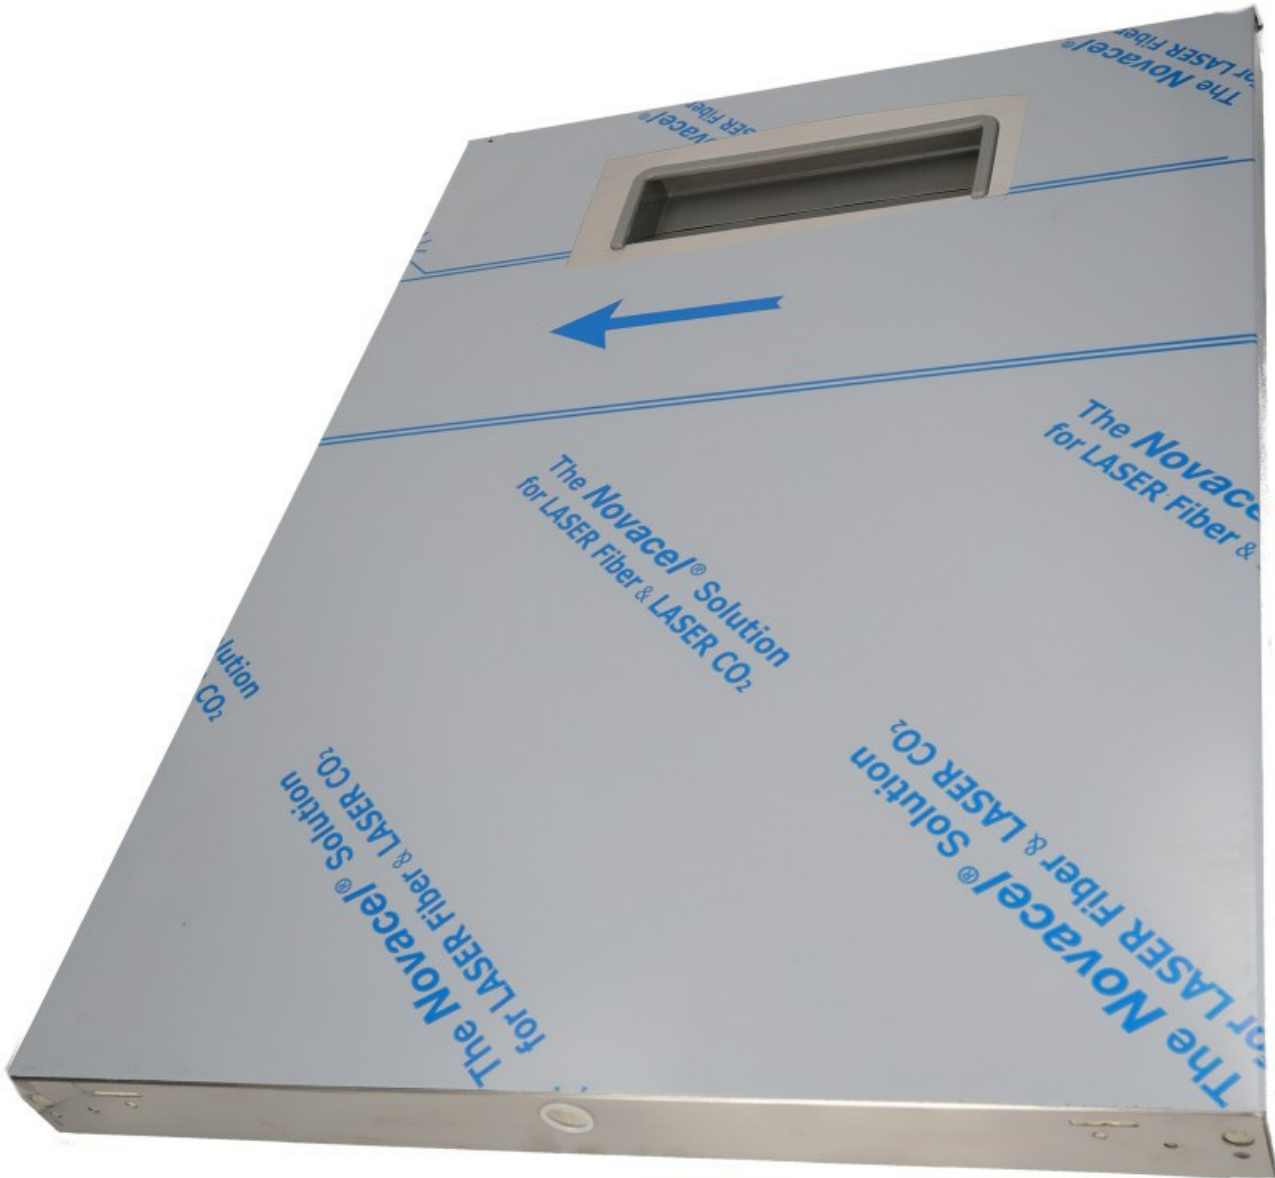

# "DOOR; AISI 304"

Date: 26-12-2024

## Technical data

\_\_\_\_\_

DEPTH MM	L=610
WIDTH MM	P=450
HEIGHT MM	H=40