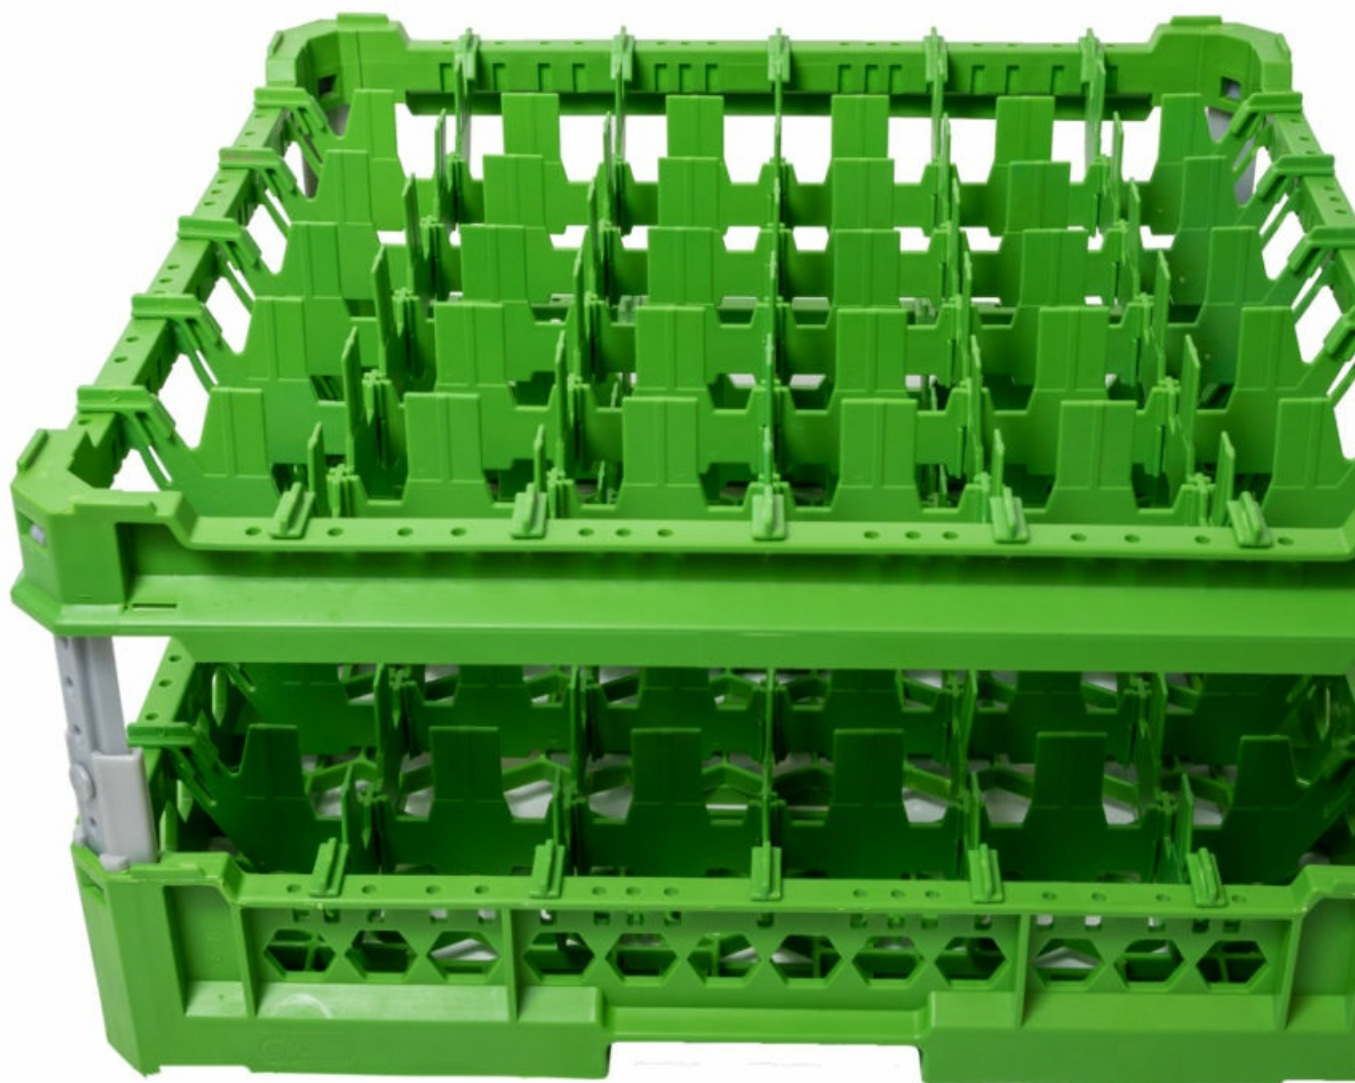

5101157

**BASKET 50X50 GLASSES 6X6 PLACES KIT 3 HEIGHT 120-240mm
GREEN**

Date: 19-09-2024

Technical data

DEPTH MM	L=500mm
WIDTH MM	P=500mm
GLASS DIAMETER MAX mm	Dmax=72mm
HEIGHT MIN. mm	Hmin=120mm
HEIGHT MAX mm	Hmax=240mm
SPACES NUMBER	36