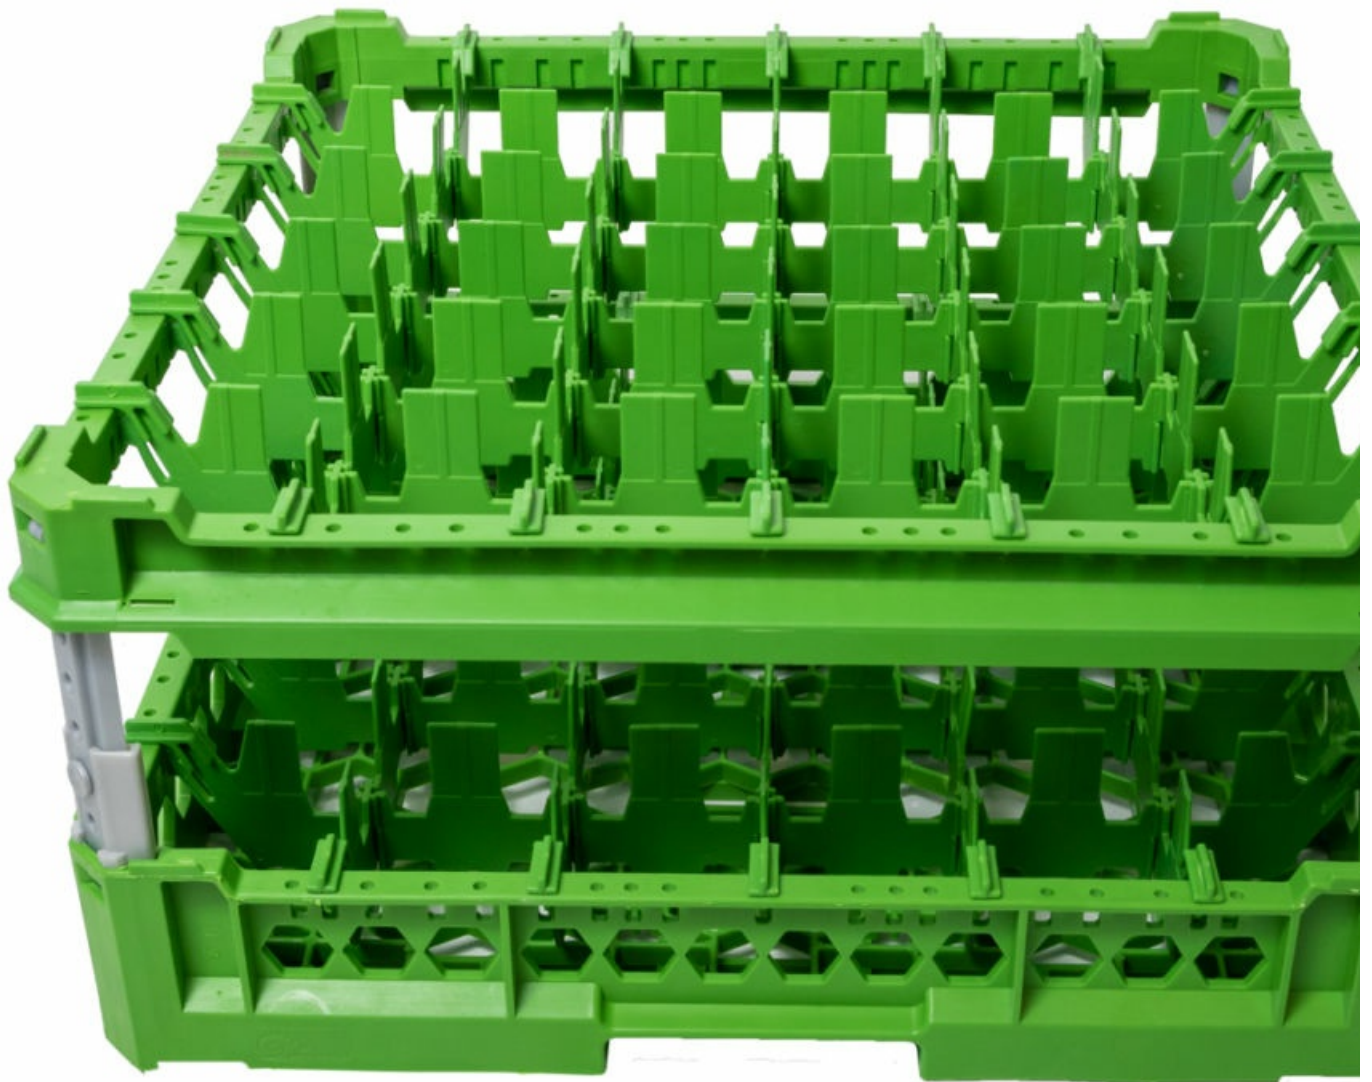

5101157

**BASKET 50X50 GLASSES 6X6 PLACES KIT 3 HEIGHT 120-240mm  
GREEN**

Date: 23-11-2024

## Technical data

---

DEPTH MM	L=500mm
WIDTH MM	P=500mm
GLASS DIAMETER MAX mm	Dmax=72mm
HEIGHT MIN. mm	Hmin=120mm
HEIGHT MAX mm	Hmax=240mm
SPACES NUMBER	36