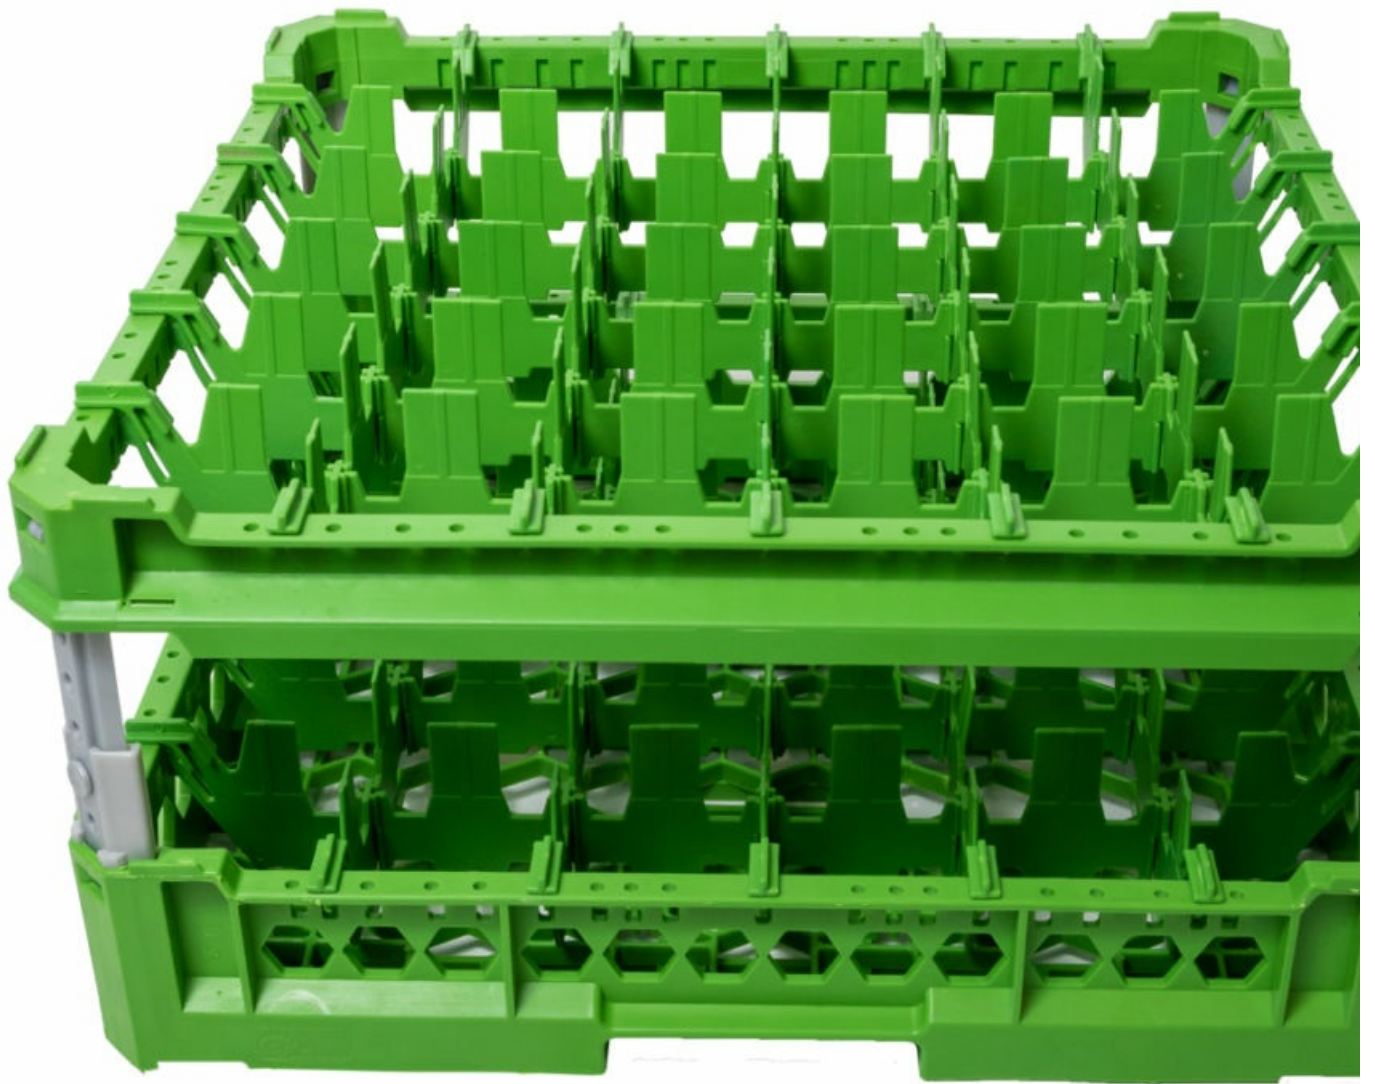

5101157

BASKET 50X50 GLASSES 6X6 PLACES KIT 3 HEIGHT 120-240mm GREEN

Date: 06-04-2025

Technical data

DEPTH MM	L=500mm
WIDTH MM	P=500mm
GLASS DIAMETER MAX mm	Dmax=72mm
HEIGHT MIN. mm	Hmin=120mm
HEIGHT MAX mm	Hmax=240mm
SPACES NUMBER	36