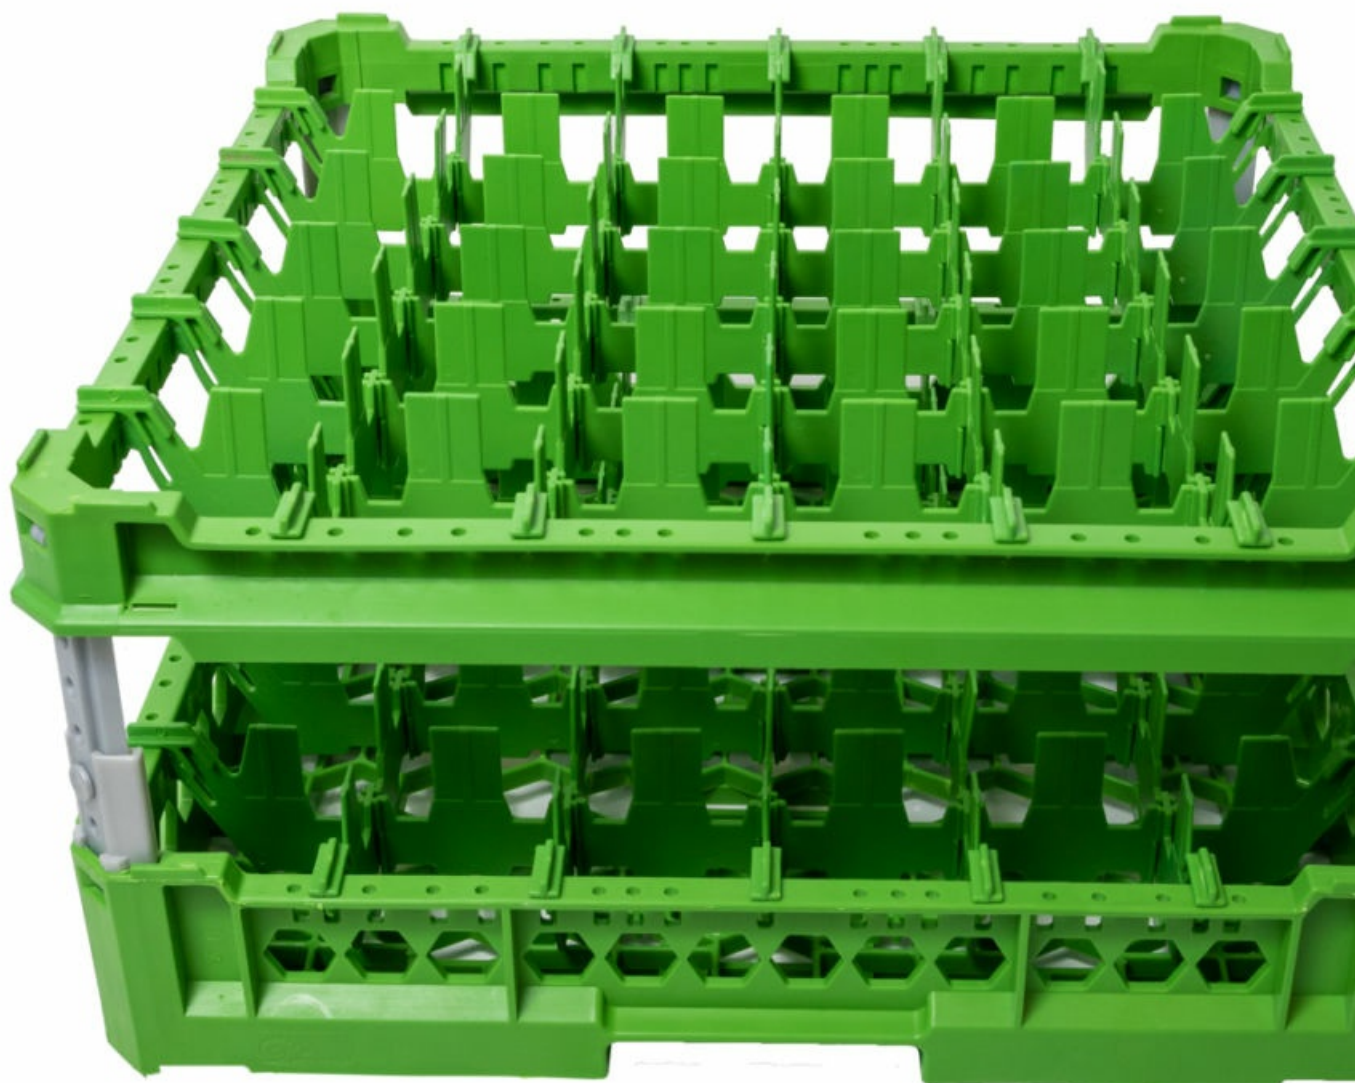

5101157

**BASKET 50X50 GLASSES 6X6 PLACES KIT 3 HEIGHT 120-240mm
GREEN**

Date: 25-12-2024

Technical data

DEPTH MM	L=500mm
WIDTH MM	P=500mm
GLASS DIAMETER MAX mm	Dmax=72mm
HEIGHT MIN. mm	Hmin=120mm
HEIGHT MAX mm	Hmax=240mm
SPACES NUMBER	36