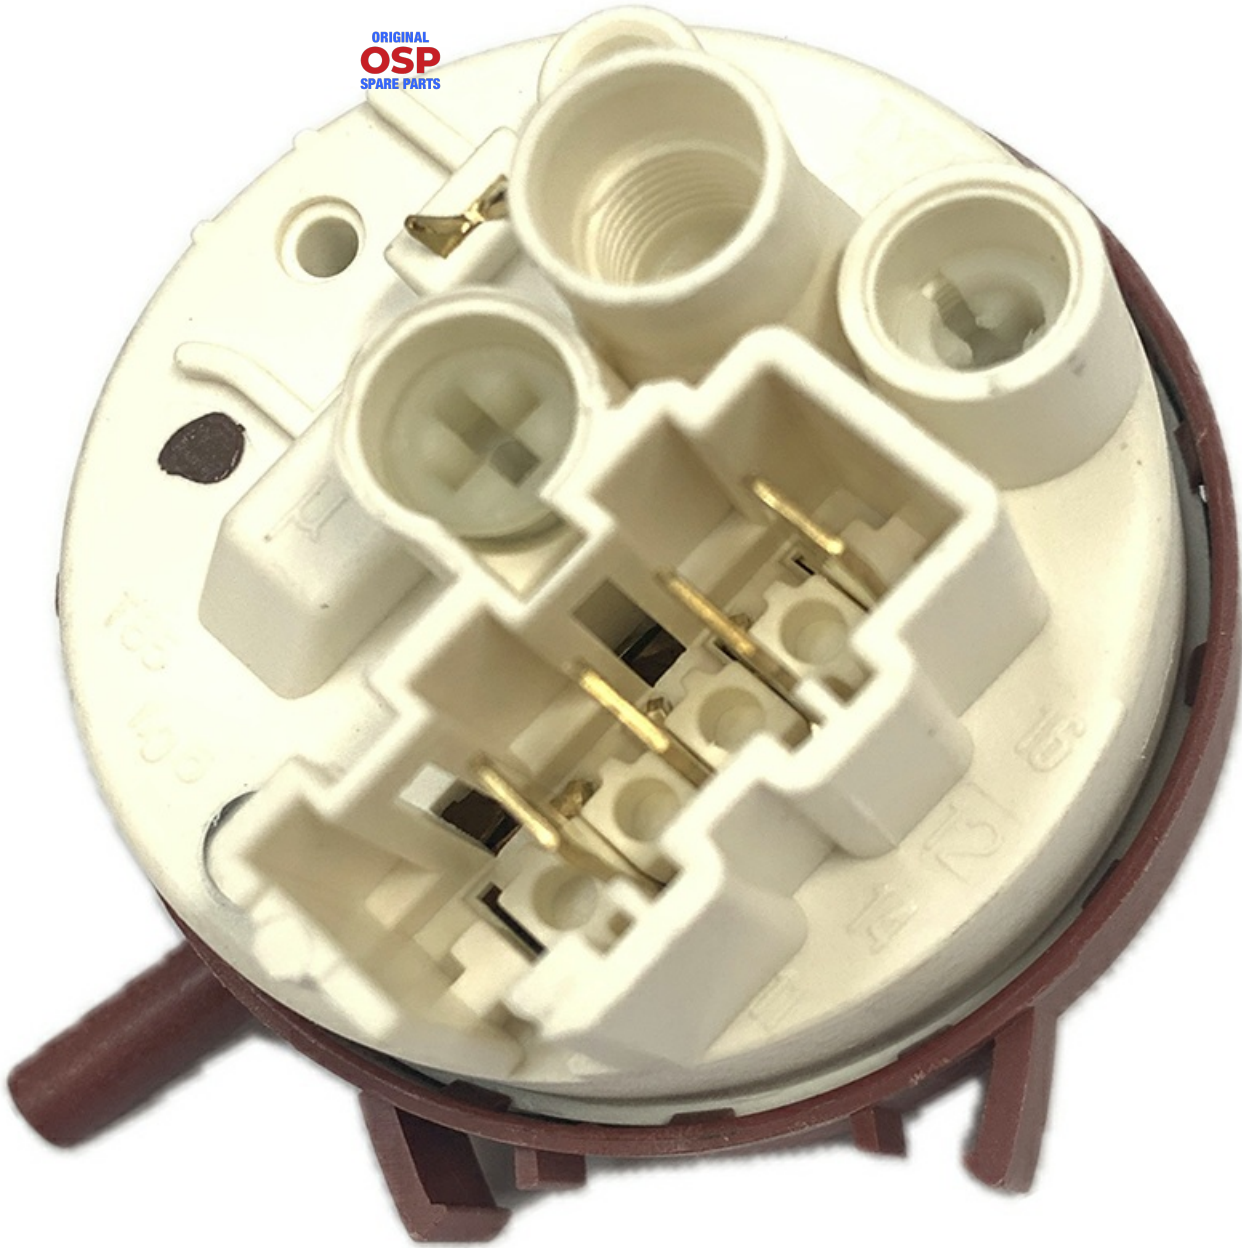

1113206

PRESS.50/33 PRF 500 UL

Date: 24-11-2024

ORIGINAL
OSP
SPARE PARTS

Manufacturer code

SMEG SPA