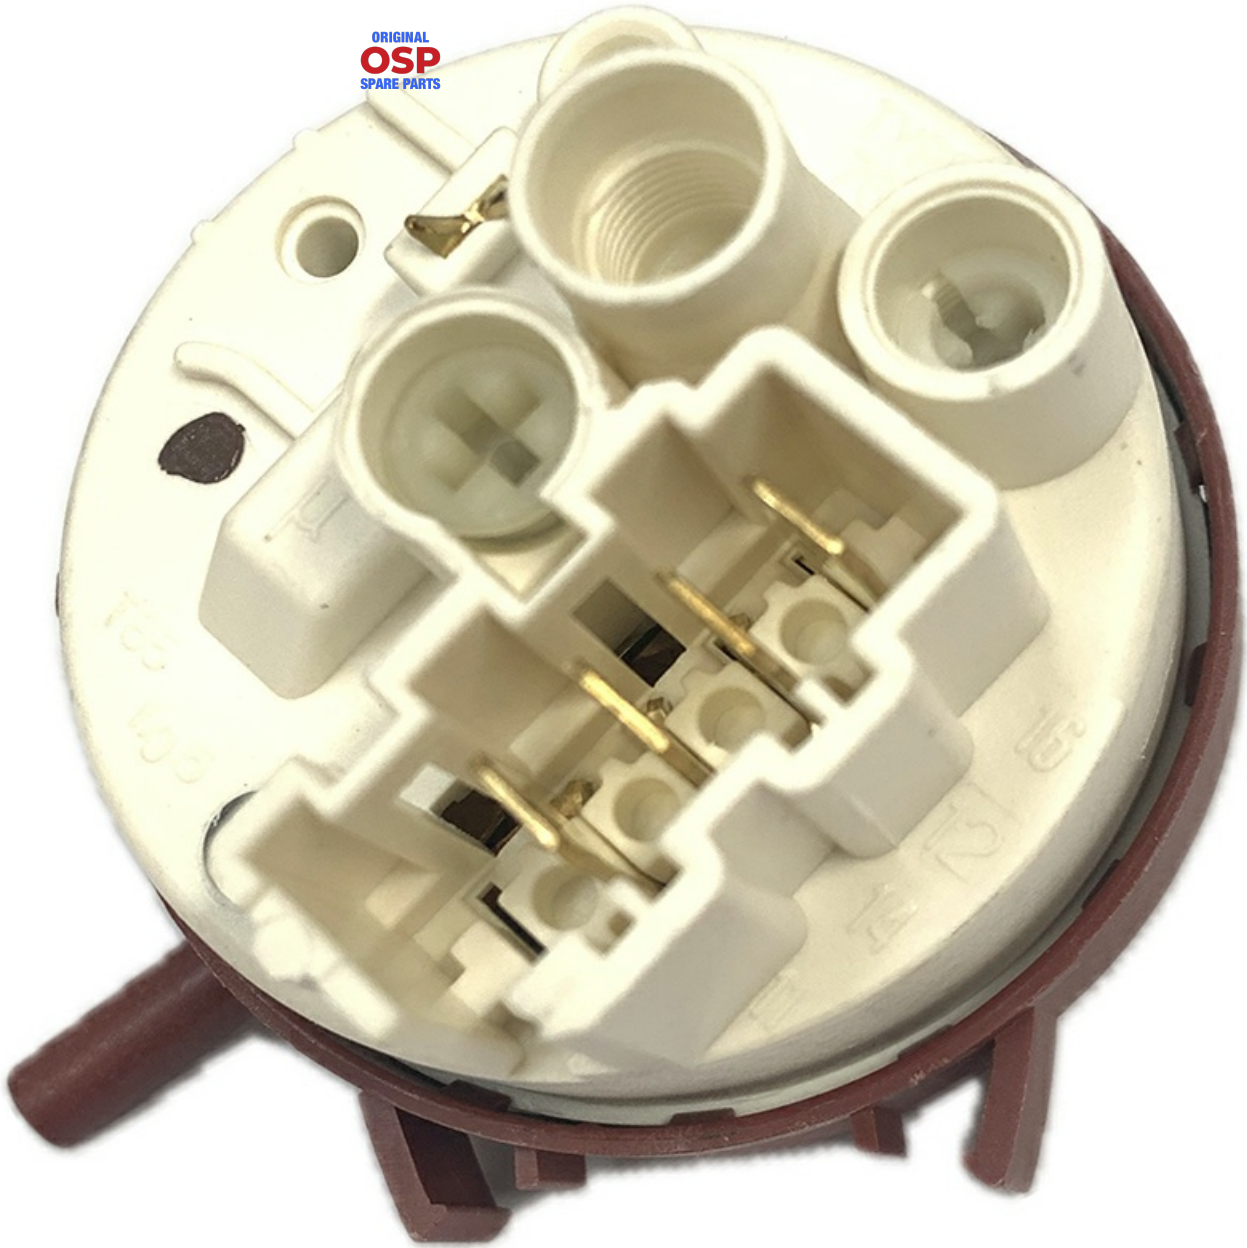

1113206

PRESS.50/33 PRF 500 UL

Date: 19-09-2024

ORIGINAL
OSP
SPARE PARTS

Manufacturer code

SMEG SPA