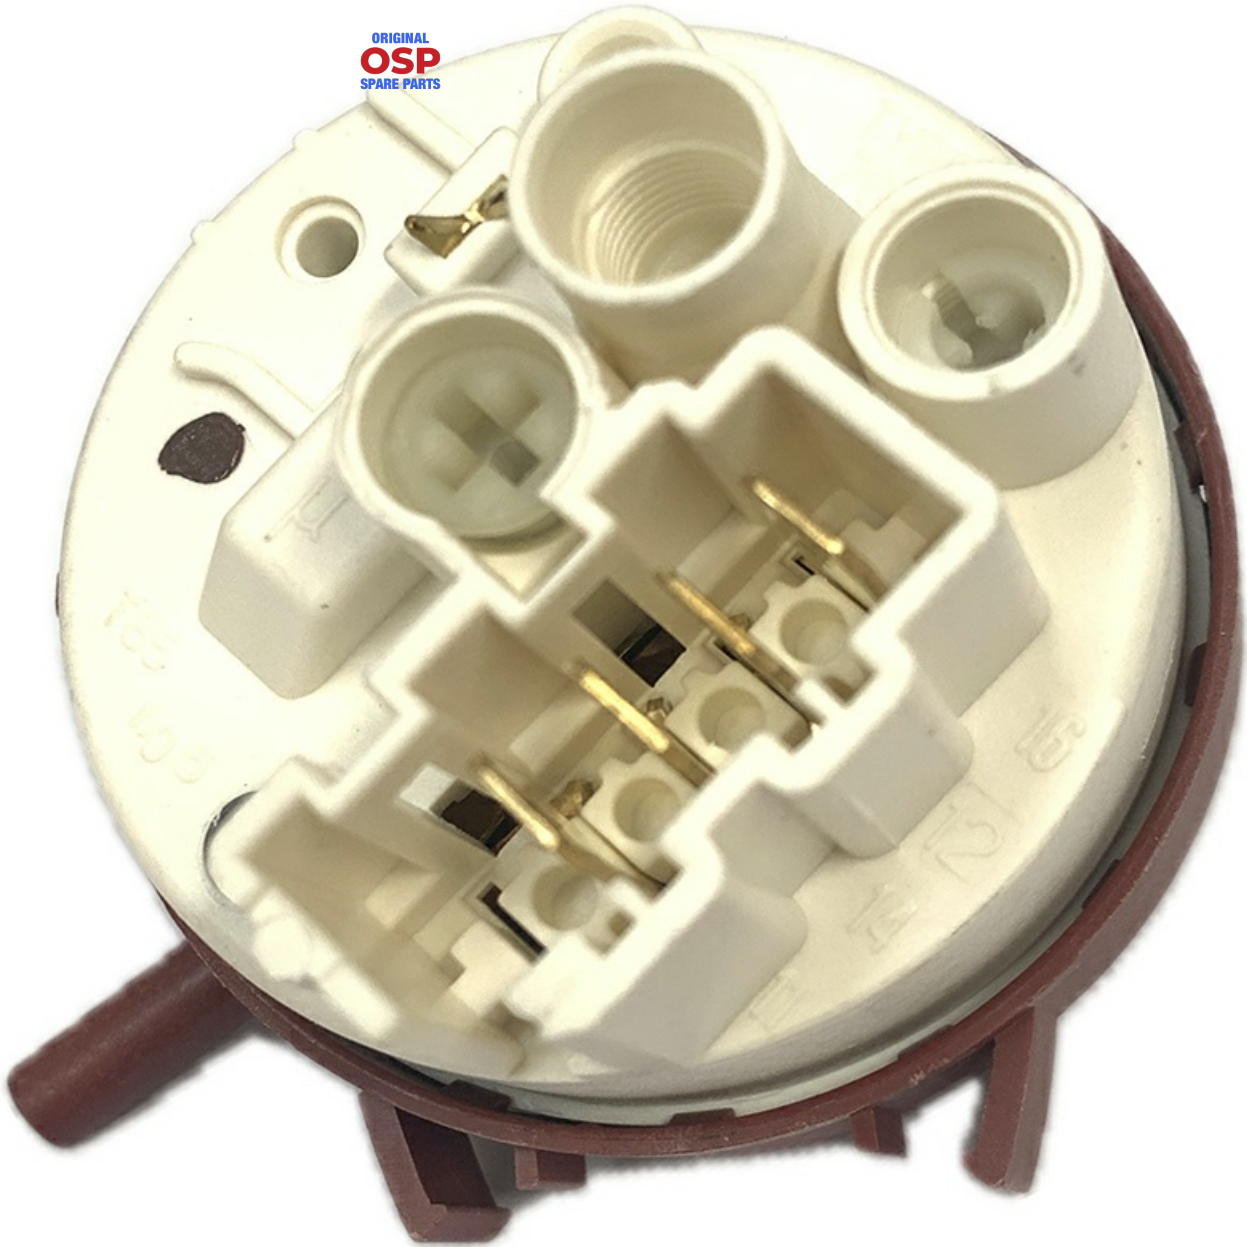

1113206

# PRESS.50/33 PRF 500 UL

Date: 09-04-2025

ORIGINAL  
**OSP**  
SPARE PARTS