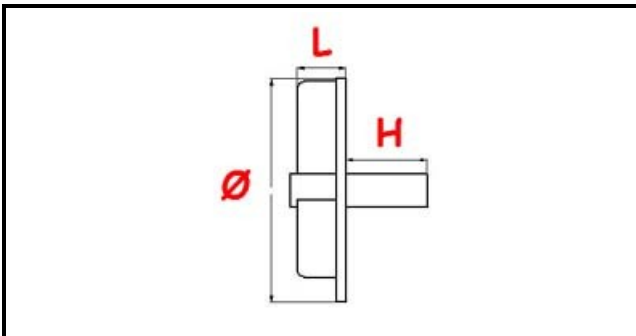

3109290

PUMP IMPELLER 100931 (1580-1R)

Date: 12-11-2024

ORIGINAL
OSP
SPARE PARTS**Technical data**

| | |
|-------------------------------|---------------|
| WIDTH MM | L=19mm |
| HEIGHT MM | H=11mm |
| DIAMETER mm | Ø=71mm |
| DIRECTION OF ROTATION LEFT | SX/LEFT |
| TYPE | CHIUSA/CLOSED |