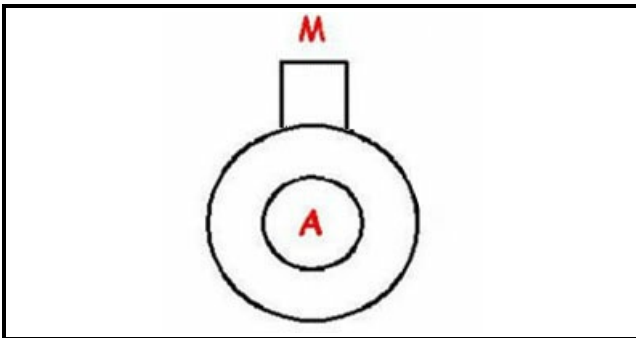

1203072

**PUMP KW 3,0**

Date: 25-12-2024

ORIGINAL  
**OSP**  
SPARE PARTS**Technical data**

DIAMETER SUCTION mm	A=70mm
DIAMETER FLOW mm	M=70mm
KILOWATT KW	KW=3
THREE PHASE	TRIFASE/THREEPHASE
HP - POWER	HP=4,1
HERTZ -HZ-	Hz=50