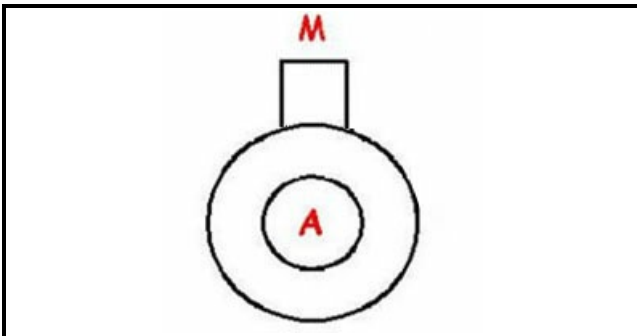

1203072

PUMP KW 3,0

Date: 05-04-2025

ORIGINAL
OSP
SPARE PARTS

Technical data

DIAMETER SUCTION mm	A=70mm
DIAMETER FLOW mm	M=70mm
KILOWATT KW	KW=3
THREE PHASE	TRIFASE/THREEPHASE
HP - POWER	HP=4,1
HERTZ -HZ-	Hz=50