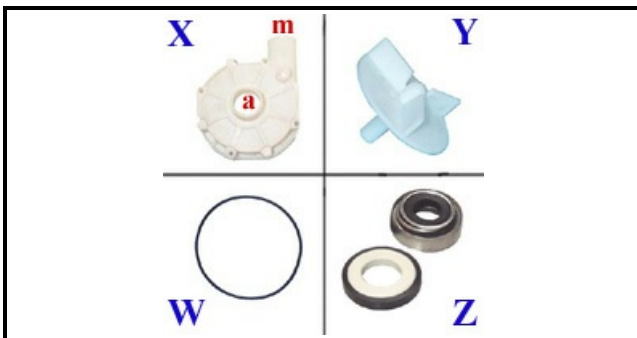

1203073

**RINSE PUMP 230V 50HZ"**

Date: 12-11-2024

ORIGINAL  
**OSP**  
SPARE PARTS**Technical data**

DIAMETER SUCTION mm	A=28mm
DIAMETER FLOW mm	M=28mm
KILOWATT KW	KW=0,24
MONOPHASE	230V
HP - POWER	HP=0,33
HERTZ -HZ-	HZ=50
DIRECTION OF ROTATION RIGHT	DX/RIGHT
CAPACITOR	5mF