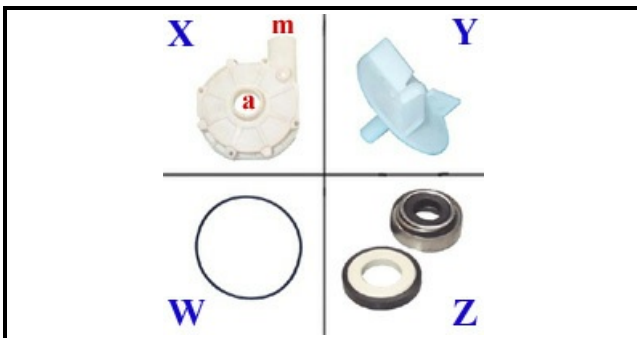

1203073

RINSE PUMP 230V 50HZ"

Date: 25-12-2024

ORIGINAL
OSP
SPARE PARTS**Technical data**

DIAMETER SUCTION mm	A=28mm
DIAMETER FLOW mm	M=28mm
KILOWATT KW	KW=0,24
MONOPHASE	230V
HP - POWER	HP=0,33
HERTZ -HZ-	HZ=50
DIRECTION OF ROTATION RIGHT	DX/RIGHT
CAPACITOR	5mF