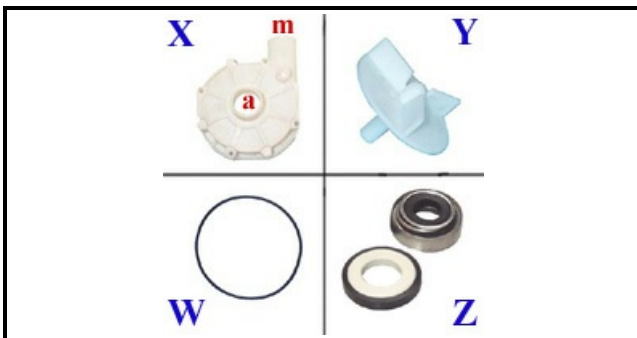

1203073

**RINSE PUMP 230V 50HZ"**

Date: 23-11-2024

ORIGINAL  
**OSP**  
SPARE PARTS**Technical data**

DIAMETER SUCTION mm	A=28mm
DIAMETER FLOW mm	M=28mm
KILOWATT KW	KW=0,24
MONOPHASE	230V
HP - POWER	HP=0,33
HERTZ -HZ-	HZ=50
DIRECTION OF ROTATION RIGHT	DX/RIGHT
CAPACITOR	5mF