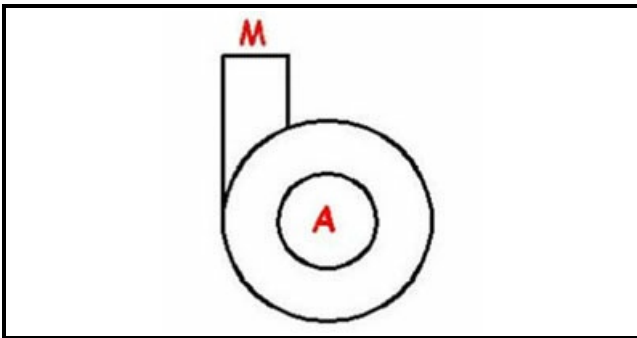

## Technical data

DIAMETER SUCTION mm	A=30mm
DIAMETER FLOW mm	B=22mm
KILOWATT KW	KW=0,03
MONOPHASE	MONOFASE/MONOPHASE