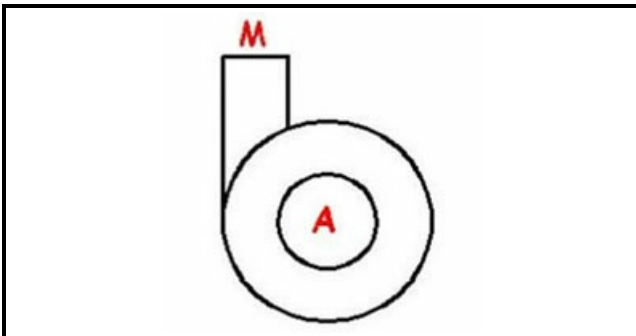

1203092

**DRAIN PUMP**

Date: 27-11-2024

ORIGINAL  
**OSP**  
SPARE PARTS**Technical data**

DIAMETER SUCTION mm	A=30mm
DIAMETER FLOW mm	B=22mm
KILOWATT KW	KW=0,03
MONOPHASE	MONOFASE/MONOPHASE

**Manufacturer code**