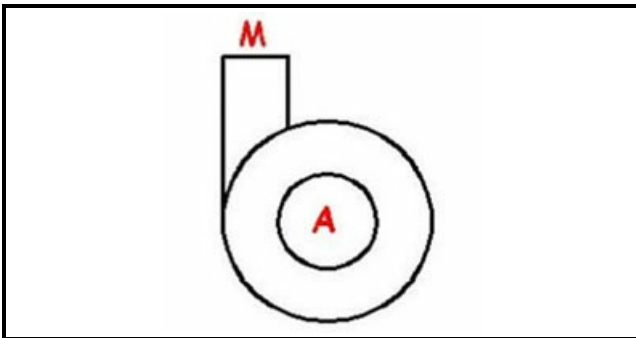

1203092

DRAIN PUMP

Date: 20-09-2024

ORIGINAL
OSP
SPARE PARTS**Technical data**

DIAMETER SUCTION mm	A=30mm
DIAMETER FLOW mm	B=22mm
KILOWATT KW	KW=0,03
MONOPHASE	MONOFASE/MONOPHASE

Manufacturer code

ARISTARCO / KASTEL S.P.A.