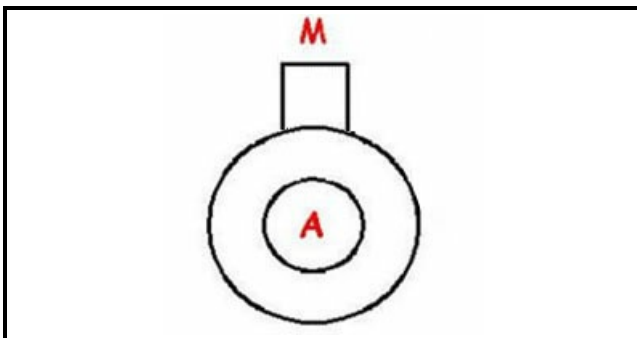

1203113

PUMP ASSEMBLY 220/50 ISOLATA

Date: 25-12-2024

ORIGINAL
OSP
SPARE PARTS

Technical data

DIAMETER SUCTION mm	A=24mm
DIAMETER FLOW mm	M=24mm
KILOWATT KW	KW=0,03
MONOPHASE	220V
HERTZ -HZ-	Hz=50

Manufacturer code