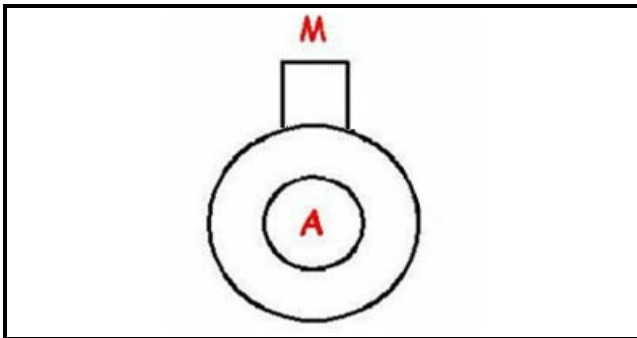

1203113

PUMP ASSEMBLY 220/50 ISOLATA

Date: 23-11-2024

ORIGINAL
OSP
SPARE PARTS**Technical data**

DIAMETER SUCTION mm	A=24mm
DIAMETER FLOW mm	M=24mm
KILOWATT KW	KW=0,03
MONOPHASE	220V
HERTZ -HZ-	Hz=50

Manufacturer code