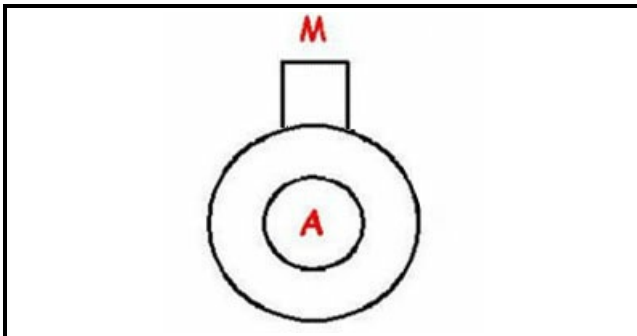

1203113

PUMP ASSEMBLY 220/50 ISOLATA

Date: 19-09-2024

ORIGINAL
OSP
SPARE PARTS

Technical data

DIAMETER SUCTION mm	A=24mm
DIAMETER FLOW mm	M=24mm
KILOWATT KW	KW=0,03
MONOPHASE	220V
HERTZ -HZ-	Hz=50

Manufacturer code