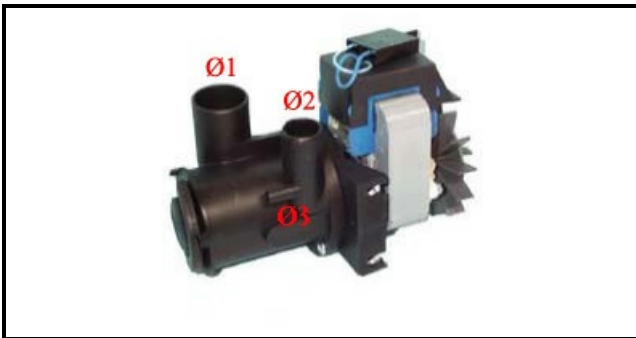

1203118

DRAIN PUMP 100W 220V/50 x HC

Date: 19-09-2024

**Technical data**

DIAMETER SUCTION mm	Ø1=30mm
DIAMETER FLOW mm	Ø2=22mm
KILOWATT KW	KW=0,1
MONOPHASE	230
HERTZ -HZ-	Hz=50

Manufacturer code

COMENDA - ALI GROUP SRL A SOCIO UNICO