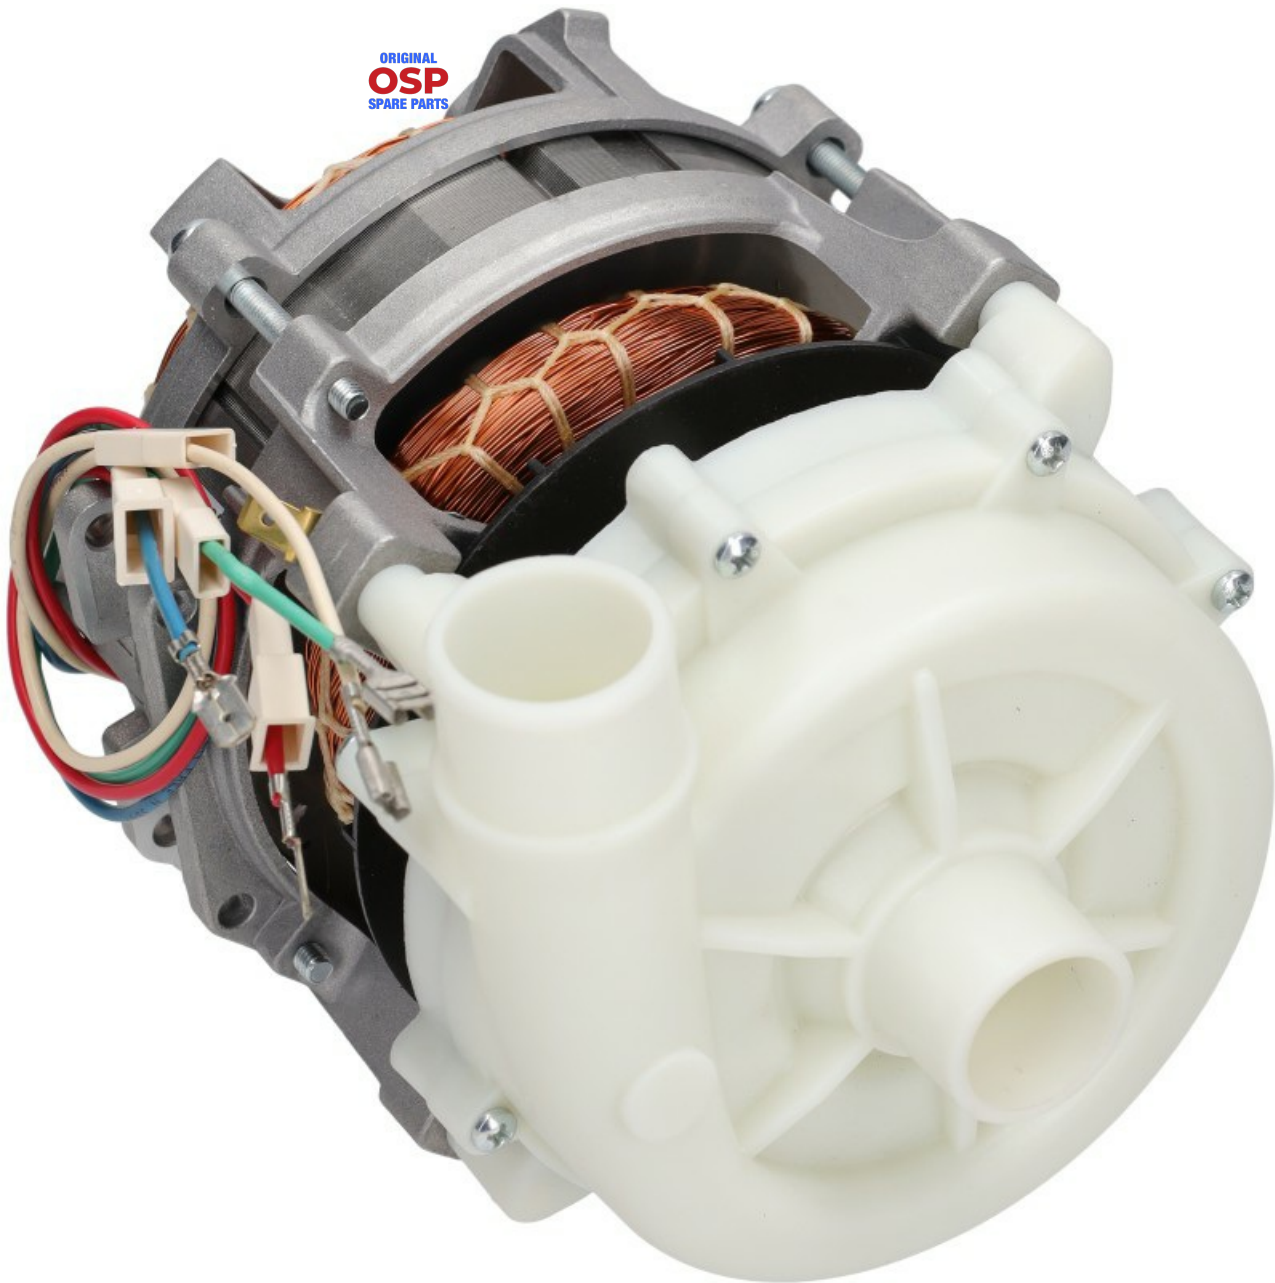

1203154

PUMP 550W 230V 50HZ

Date: 07-04-2025

Technical data

DIAMETER SUCTION mm	A=30mm
DIAMETER FLOW mm	M=32mm
KILOWATT KW	KW=0,55
MONOPHASE	230V
HP - POWER	HP=0.8
HERTZ -HZ-	Hz=50
DIRECTION OF ROTATION LEFT	SX/LEFT
CAPACITOR	10Mf

Manufacturer code

MACH SPA
MACH SPA