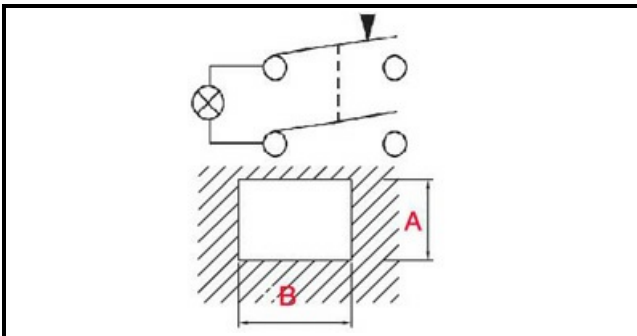

1108248

BIPOLAR PUSH BUTTON GREEN NO FRAME

Date: 08-04-2025

Technical data

DEPTH MM	B=30mm
WIDTH MM	A=22mm
MONOPHASE	MONOFASE/MONOPHASE
NUMBER OF POLES	POLI/POLES=4