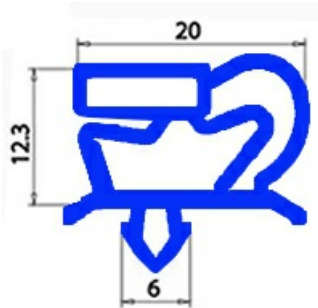

## Technical data

SHORT SIDE mm	A=385 mm
LONG SIDE mm	B=600 mm
PROFILE TYPE	QQ1