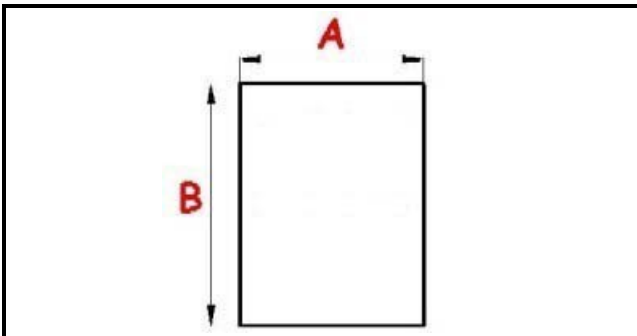

## Technical data

SHORT SIDE mm	A=385 mm
LONG SIDE mm	B=600 mm
PROFILE TYPE	QQ1