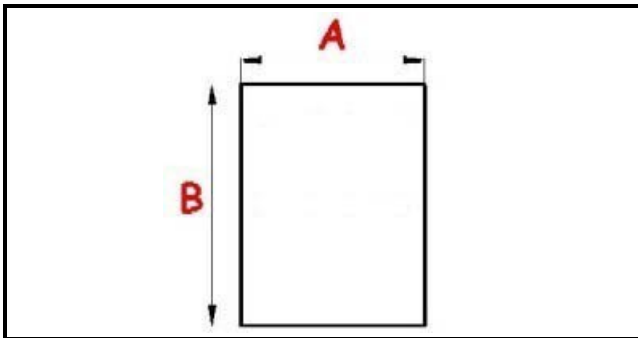

2103007

GASKET MAGNETIC SNAP ZANUSSI 385X600 QQ1

Date: 23-11-2024

**Technical data**

SHORT SIDE mm	A=385 mm
LONG SIDE mm	B=600 mm
PROFILE TYPE	QQ1

Manufacturer code

ELECTROLUX PROFESSIONAL S.P.A.