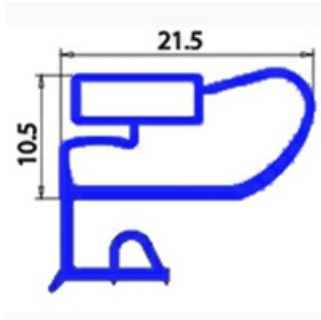

2103015

**ANGLED MIDDLE-EDGED MAGNETIC GASKET 1/2 RIM 770X670  
081294 XX4**

Date: 23-11-2024

**Technical data**

SHORT SIDE mm	A=670 mm
LONG SIDE mm	B=770 mm
PROFILE TYPE	XX4

**Manufacturer code**

ELECTROLUX PROFESSIONAL S.P.A.