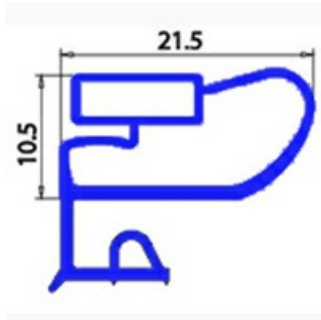

2103015

**ANGLED MIDDLE-EDGED MAGNETIC GASKET 1/2 RIM 770X670
081294 XX4**

Date: 12-11-2024

**Technical data**

SHORT SIDE mm	A=670 mm
LONG SIDE mm	B=770 mm
PROFILE TYPE	XX4

Manufacturer code

ELECTROLUX PROFESSIONAL S.P.A.