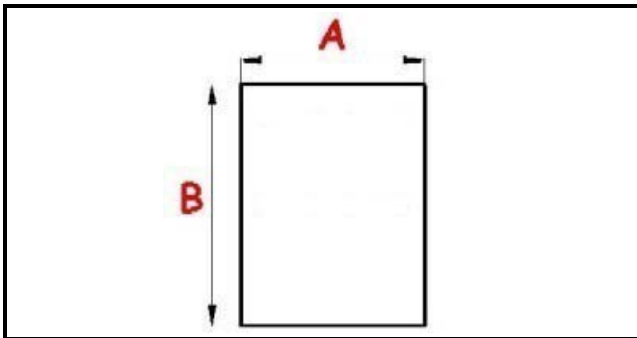

2103015

**ANGLED MIDDLE-EDGED MAGNETIC GASKET 1/2 RIM 770X670
081294 XX4**

Date: 25-12-2024

**Technical data**

SHORT SIDE mm	A=670 mm
LONG SIDE mm	B=770 mm
PROFILE TYPE	XX4

Manufacturer code

ELECTROLUX PROFESSIONAL S.P.A.