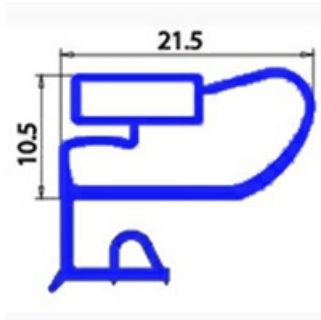

2103015

**ANGLED MIDDLE-EDGED MAGNETIC GASKET 1/2 RIM 770X670
081294 XX4**

Date: 25-12-2024

**Technical data**

SHORT SIDE mm	A=670 mm
LONG SIDE mm	B=770 mm
PROFILE TYPE	XX4

Manufacturer code

ELECTROLUX PROFESSIONAL S.P.A.