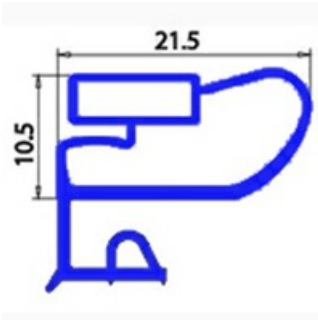

2103015

**ANGLED MIDDLE-EDGED MAGNETIC GASKET 1/2 RIM 770X670  
081294 XX4**

Date: 19-09-2024

**Technical data**

SHORT SIDE mm	A=670 mm
LONG SIDE mm	B=770 mm
PROFILE TYPE	XX4

**Manufacturer code**

ELECTROLUX PROFESSIONAL S.P.A.