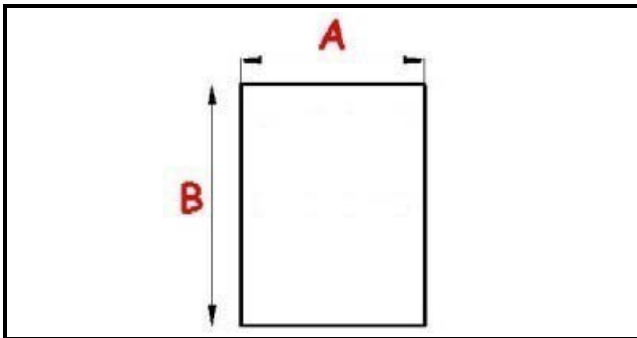

2103015

**ANGLED MIDDLE-EDGED MAGNETIC GASKET 1/2 RIM 770X670
081294 XX4**

Date: 12-11-2024

**Technical data**

SHORT SIDE mm	A=670 mm
LONG SIDE mm	B=770 mm
PROFILE TYPE	XX4

Manufacturer code

ELECTROLUX PROFESSIONAL S.P.A.