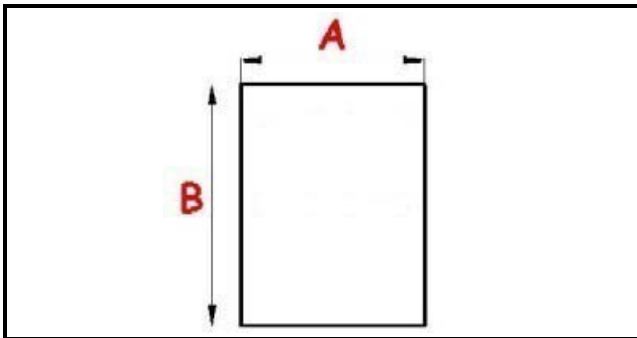

2103015

**ANGLED MIDDLE-EDGED MAGNETIC GASKET 1/2 RIM 770X670  
081294 XX4**

Date: 23-11-2024

**Technical data**

SHORT SIDE mm	A=670 mm
LONG SIDE mm	B=770 mm
PROFILE TYPE	XX4

**Manufacturer code**

ELECTROLUX PROFESSIONAL S.P.A.