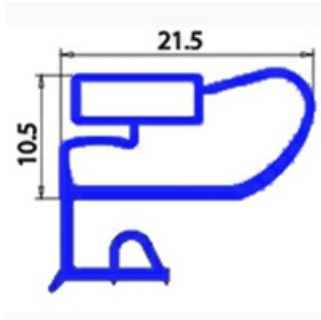

2103018

**ANGLED MIDDLE-EDGED MAGNETIC GASKET 1/2 RIM 390X640
0A8075 XX4**

Date: 19-09-2024

**Technical data**

SHORT SIDE mm	A=390 mm
LONG SIDE mm	B=640 mm
PROFILE TYPE	XX4

Manufacturer code

ELECTROLUX PROFESSIONAL S.P.A.
MBM- EUROTEC SRL -
MBM- EUROTEC SRL -