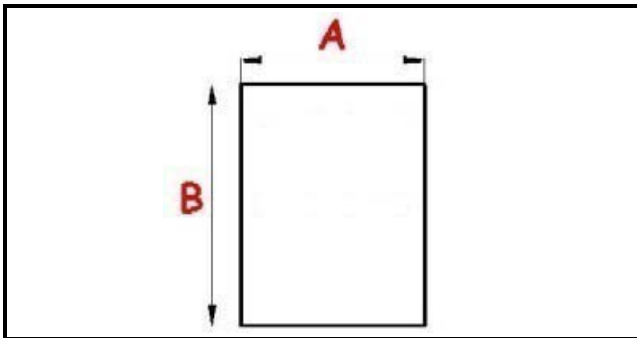

2103018

**ANGLED MIDDLE-EDGED MAGNETIC GASKET 1/2 RIM 390X640  
0A8075 XX4**

Date: 12-11-2024

**Technical data**

SHORT SIDE mm	A=390 mm
LONG SIDE mm	B=640 mm
PROFILE TYPE	XX4

**Manufacturer code**

ELECTROLUX PROFESSIONAL S.P.A.
MBM- EUROTEC SRL -
MBM- EUROTEC SRL -