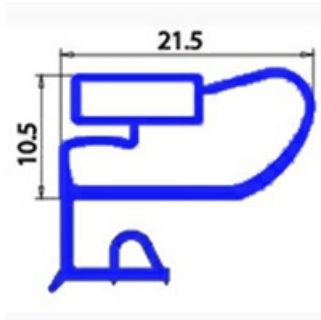

2103018

**ANGLED MIDDLE-EDGED MAGNETIC GASKET 1/2 RIM 390X640  
0A8075 XX4**

Date: 23-11-2024

**Technical data**

SHORT SIDE mm	A=390 mm
LONG SIDE mm	B=640 mm
PROFILE TYPE	XX4

**Manufacturer code**

ELECTROLUX PROFESSIONAL S.P.A.
MBM- EUROTEC SRL -
MBM- EUROTEC SRL -