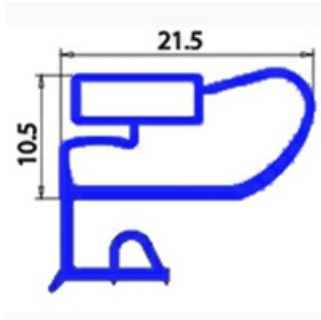

2103018

**ANGLED MIDDLE-EDGED MAGNETIC GASKET 1/2 RIM 390X640  
0A8075 XX4**

Date: 12-11-2024

**Technical data**

SHORT SIDE mm	A=390 mm
LONG SIDE mm	B=640 mm
PROFILE TYPE	XX4

**Manufacturer code**

ELECTROLUX PROFESSIONAL S.P.A.
MBM- EUROTEC SRL -
MBM- EUROTEC SRL -