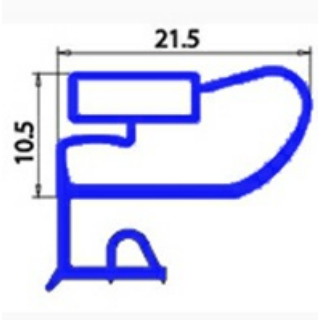

2103018

ANGLED MIDDLE-EDGED MAGNETIC GASKET 1/2 RIM 390X640 0A8075 XX4

Date: 15-04-2025

Technical data

SHORT SIDE mm	A=390 mm
LONG SIDE mm	B=640 mm
PROFILE TYPE	XX4

Manufacturer code

ELECTROLUX PROFESSIONAL S.P.A.
MBM- EUROTEC SRL -
MBM- EUROTEC SRL -