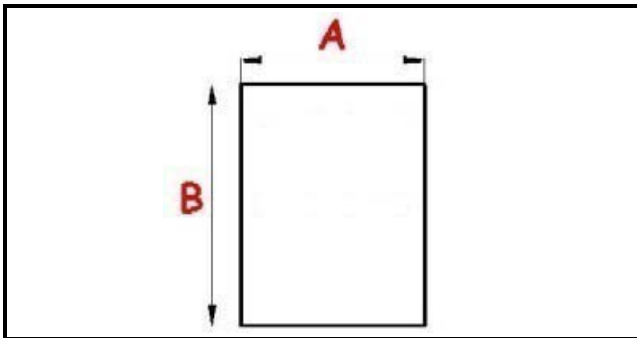

2103018

**ANGLED MIDDLE-EDGED MAGNETIC GASKET 1/2 RIM 390X640
0A8075 XX4**

Date: 19-09-2024

**Technical data**

SHORT SIDE mm	A=390 mm
LONG SIDE mm	B=640 mm
PROFILE TYPE	XX4

Manufacturer code

ELECTROLUX PROFESSIONAL S.P.A.
MBM- EUROTEC SRL -
MBM- EUROTEC SRL -