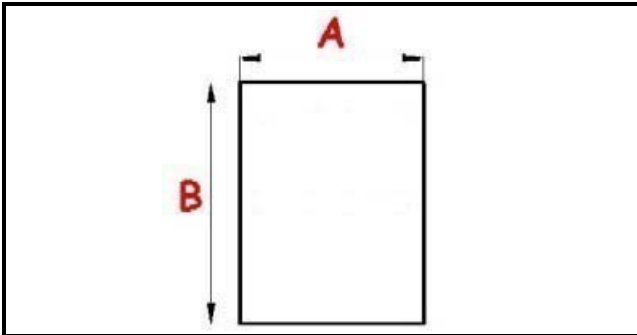

2103018

ANGLED MIDDLE-EDGED MAGNETIC GASKET 1/2 RIM 390X640 0A8075 XX4

Date: 15-04-2025

Technical data

SHORT SIDE mm	A=390 mm
LONG SIDE mm	B=640 mm
PROFILE TYPE	XX4

Manufacturer code

ELECTROLUX PROFESSIONAL S.P.A.
MBM- EUROTEC SRL -
MBM- EUROTEC SRL -