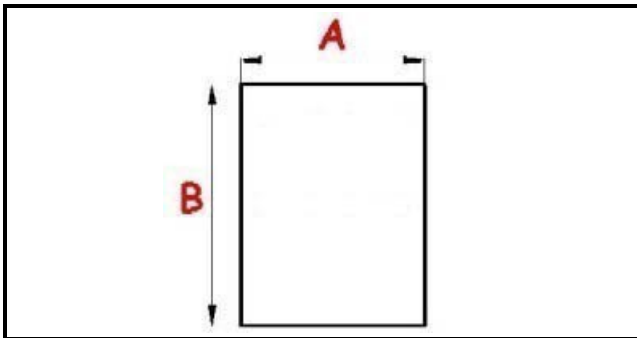

2103018

**ANGLED MIDDLE-EDGED MAGNETIC GASKET 1/2 RIM 390X640  
0A8075 XX4**

Date: 23-11-2024

**Technical data**

SHORT SIDE mm	A=390 mm
LONG SIDE mm	B=640 mm
PROFILE TYPE	XX4

**Manufacturer code**

ELECTROLUX PROFESSIONAL S.P.A.
MBM- EUROTEC SRL -
MBM- EUROTEC SRL -