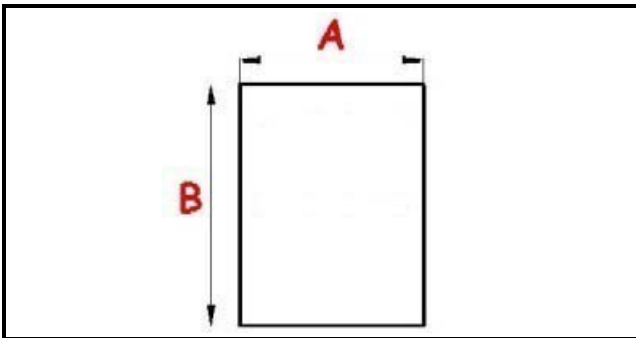

2103019

**GASKET MAGNETIC SNAP 1530X660 082375 QQ1**

Date: 27-11-2024

**Technical data**

SHORT SIDE mm	A=660 mm
LONG SIDE mm	B=1530 mm
PROFILE TYPE	QQ1

**Manufacturer code**

ELECTROLUX PROFESSIONAL S.P.A.