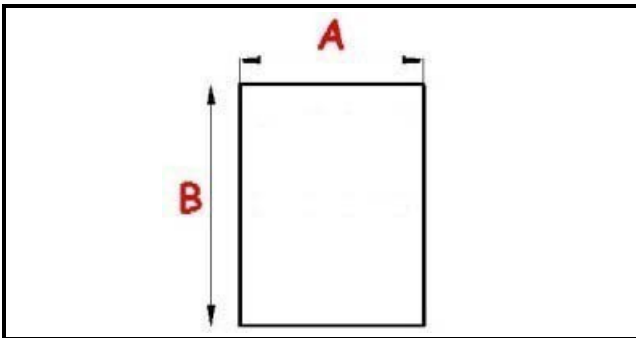

2103019

**GASKET MAGNETIC SNAP 1530X660 082375 QQ1**

Date: 19-09-2024

**Technical data**

SHORT SIDE mm	A=660 mm
LONG SIDE mm	B=1530 mm
PROFILE TYPE	QQ1

**Manufacturer code**

ELECTROLUX PROFESSIONAL S.P.A.