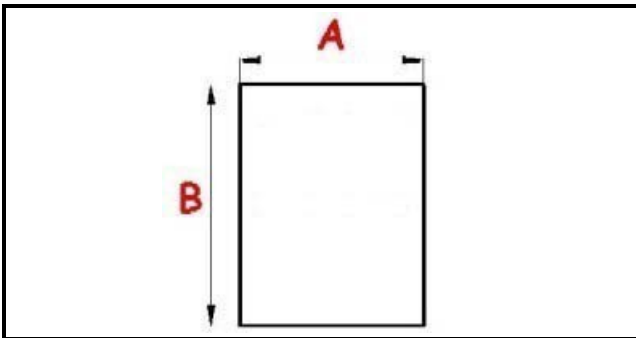

2103019

GASKET MAGNETIC SNAP 1530X660 082375 QQ1

Date: 12-11-2024

**Technical data**

SHORT SIDE mm	A=660 mm
LONG SIDE mm	B=1530 mm
PROFILE TYPE	QQ1

Manufacturer code

ELECTROLUX PROFESSIONAL S.P.A.