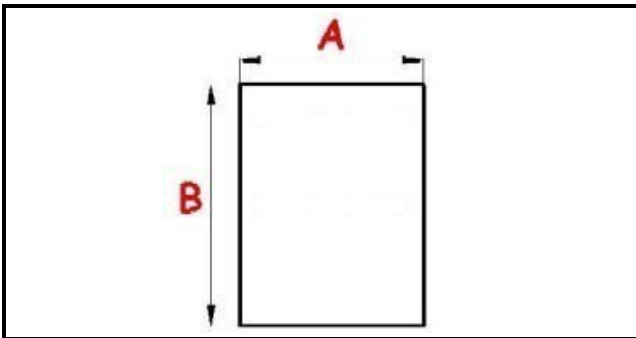

2103032

ANGLED MIDDLE-EDGED MAGNETIC GASKET A. PO 660X1375 XX5

Date: 25-12-2024

**Technical data**

SHORT SIDE mm	A=660 mm
LONG SIDE mm	B=1360 mm
PROFILE TYPE	XX5

Manufacturer code

ANGELO PO GRANDI CUCINE SPA