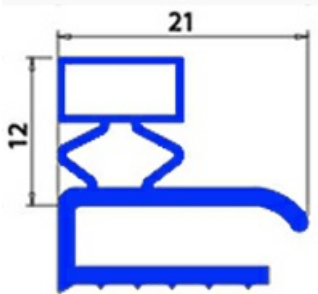

2103032

ANGLED MIDDLE-EDGED MAGNETIC GASKET A. PO 660X1375 XX5

Date: 25-12-2024

**Technical data**

SHORT SIDE mm	A=660 mm
LONG SIDE mm	B=1360 mm
PROFILE TYPE	XX5

Manufacturer code

ANGELO PO GRANDI CUCINE SPA