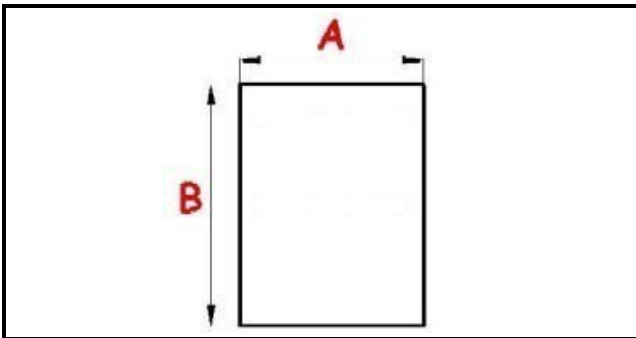

2103032

ANGLED MIDDLE-EDGED MAGNETIC GASKET A. PO 660X1375 XX5

Date: 19-09-2024

**Technical data**

SHORT SIDE mm	A=660 mm
LONG SIDE mm	B=1360 mm
PROFILE TYPE	XX5

Manufacturer code

ANGELO PO GRANDI CUCINE SPA