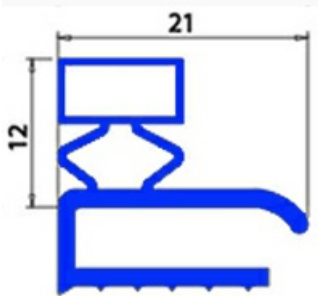

2103032

ANGLED MIDDLE-EDGED MAGNETIC GASKET A. PO 660X1375 XX5

Date: 15-04-2025

Technical data

SHORT SIDE mm	A=660 mm
LONG SIDE mm	B=1360 mm
PROFILE TYPE	XX5

Manufacturer code

ANGELO PO GRANDI CUCINE SPA