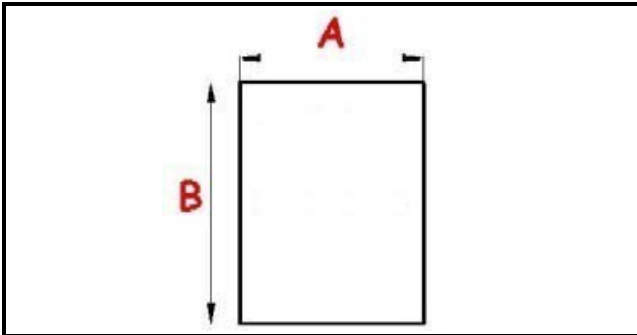

2103032

ANGLED MIDDLE-EDGED MAGNETIC GASKET A. PO 660X1375 XX5

Date: 15-04-2025

Technical data

SHORT SIDE mm	A=660 mm
LONG SIDE mm	B=1360 mm
PROFILE TYPE	XX5

Manufacturer code

ANGELO PO GRANDI CUCINE SPA