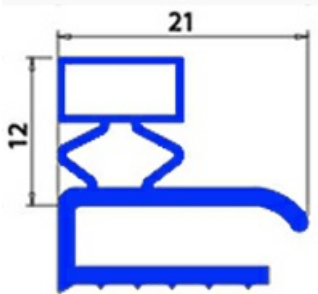

2103032

ANGLED MIDDLE-EDGED MAGNETIC GASKET A. PO 660X1375 XX5

Date: 19-09-2024

**Technical data**

SHORT SIDE mm	A=660 mm
LONG SIDE mm	B=1360 mm
PROFILE TYPE	XX5

Manufacturer code

ANGELO PO GRANDI CUCINE SPA