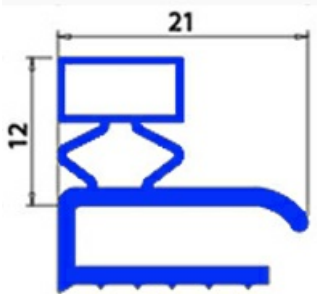

2103032

ANGLED MIDDLE-EDGED MAGNETIC GASKET A. PO 660X1375 XX5

Date: 12-11-2024

**Technical data**

SHORT SIDE mm	A=660 mm
LONG SIDE mm	B=1360 mm
PROFILE TYPE	XX5

Manufacturer code

ANGELO PO GRANDI CUCINE SPA