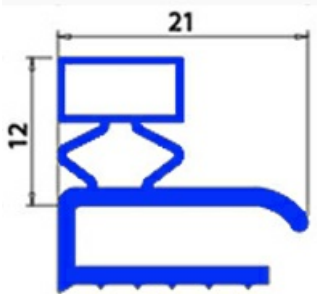

2103032

ANGLED MIDDLE-EDGED MAGNETIC GASKET A. PO 660X1375 XX5

Date: 23-11-2024

**Technical data**

SHORT SIDE mm	A=660 mm
LONG SIDE mm	B=1360 mm
PROFILE TYPE	XX5

Manufacturer code

ANGELO PO GRANDI CUCINE SPA