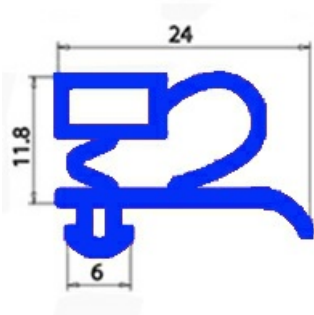

2103044

**GASKET MAGNETIC SNAP 1465X620 CM B/3 QQ3**

Date: 12-11-2024

**Technical data**

SHORT SIDE mm	A=620 mm
LONG SIDE mm	B=1465 mm
PROFILE TYPE	QQ3