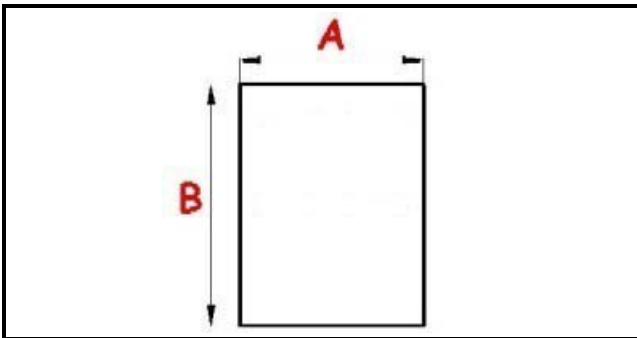

2103044

**GASKET MAGNETIC SNAP 1465X620 CM B/3 QQ3**

Date: 12-11-2024

**Technical data**

SHORT SIDE mm	A=620 mm
LONG SIDE mm	B=1465 mm
PROFILE TYPE	QQ3