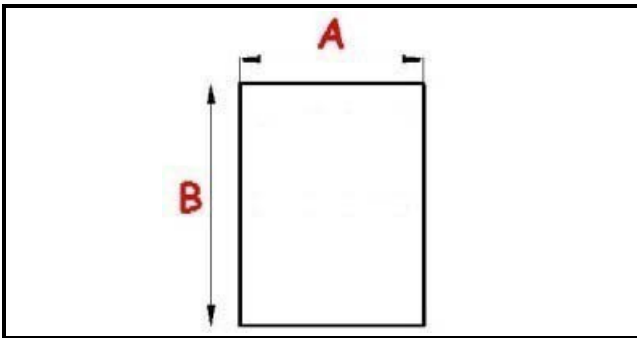

2103046

GASKET MAGNETIC SNAP 390X630 MM QQ1

Date: 15-04-2025

Technical data

SHORT SIDE mm	A=390 mm
LONG SIDE mm	B=640 mm
PROFILE TYPE	QQ1