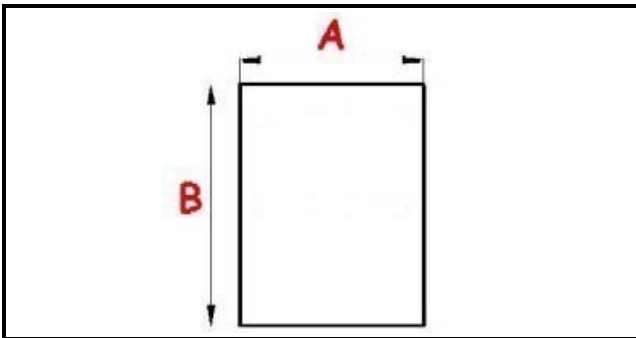

2103046

GASKET MAGNETIC SNAP 390X630 MM QQ1

Date: 12-11-2024

Technical data

SHORT SIDE mm	A=390 mm
LONG SIDE mm	B=640 mm
PROFILE TYPE	QQ1