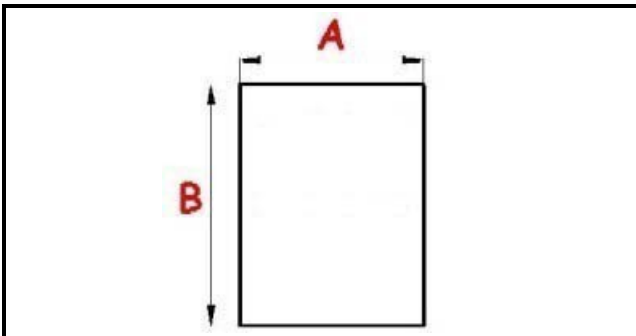

Technical data

SHORT SIDE mm	A=390 mm
LONG SIDE mm	B=640 mm
PROFILE TYPE	QQ1