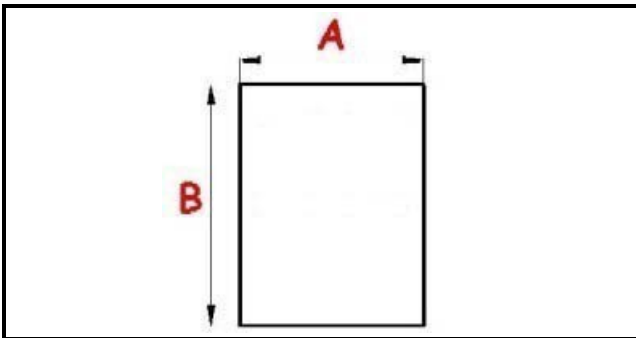

2103046

GASKET MAGNETIC SNAP 390X630 MM QQ1

Date: 23-11-2024

Technical data

SHORT SIDE mm	A=390 mm
LONG SIDE mm	B=640 mm
PROFILE TYPE	QQ1