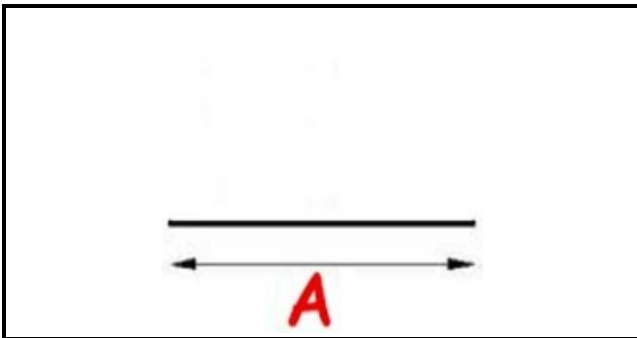

2103058

COLD STORE GASKET SNAP 34X18,5X1000 mm YY10

Date: 25-12-2024

**Technical data**

LONG SIDE mm	A= 1000 mm - 34X18,5X12mm
PROFILE TYPE	YY10