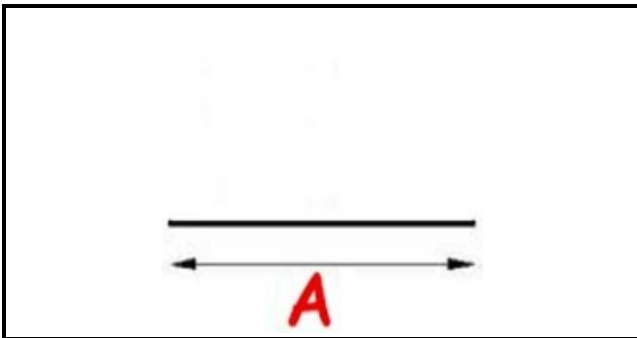

2103058

**COLD STORE GASKET SNAP 34X18,5X1000 mm YY10**

Date: 23-11-2024

**Technical data**

LONG SIDE mm	A= 1000 mm - 34X18,5X12mm
PROFILE TYPE	YY10