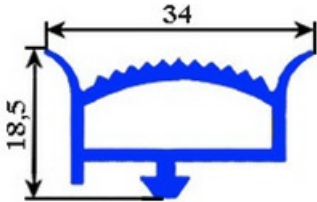

2103058

**COLD STORE GASKET SNAP 34X18,5X1000 mm YY10**

Date: 23-11-2024

**Technical data**

LONG SIDE mm	A= 1000 mm - 34X18,5X12mm
PROFILE TYPE	YY10