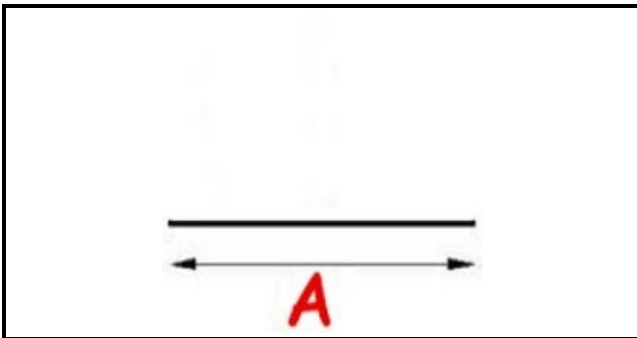

2103058

COLD STORE GASKET SNAP 34X18,5X9X1000 mm YY10

Date: 12-11-2024

**Technical data**

LONG SIDE mm	A= 1000 mm - 34X18,5X12mm
PROFILE TYPE	YY10