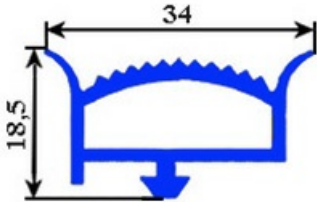

2103058

COLD STORE GASKET SNAP 34X18,5X9X1000 mm YY10

Date: 15-04-2025

Technical data

LONG SIDE mm	A= 1000 mm - 34X18,5X12mm
PROFILE TYPE	YY10