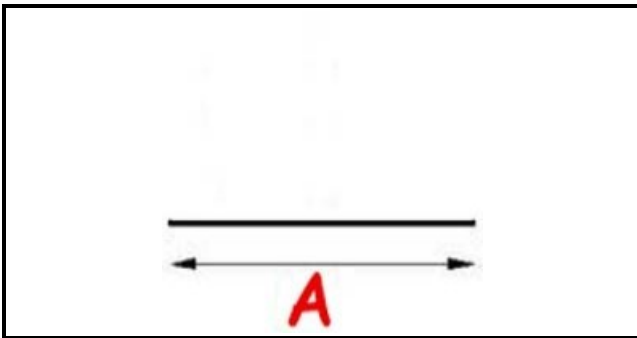

2103058

COLD STORE GASKET SNAP 34X18,5X9X1000 mm YY10

Date: 15-04-2025

Technical data

LONG SIDE mm	A= 1000 mm - 34X18,5X12mm
PROFILE TYPE	YY10