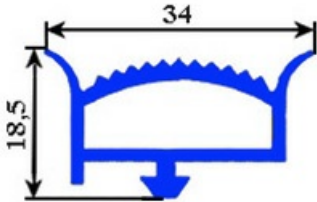

2103058

COLD STORE GASKET SNAP 34X18,5X9X1000 mm YY10

Date: 12-11-2024

**Technical data**

LONG SIDE mm	A= 1000 mm - 34X18,5X12mm
PROFILE TYPE	YY10