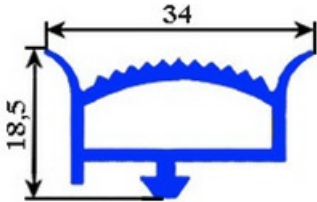

2103058

COLD STORE GASKET SNAP 34X18,5X1000 mm YY10

Date: 25-12-2024

**Technical data**

LONG SIDE mm	A= 1000 mm - 34X18,5X12mm
PROFILE TYPE	YY10