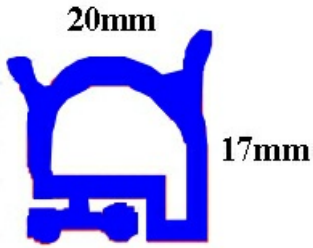

2103070

GASKET COSTAN PACKAGE 6 MT YY35

Date: 15-04-2025

ORIGINAL
OSP
SPARE PARTS

Technical data

LONG SIDE mm	A= 1000 mm
PROFILE TYPE	YY35