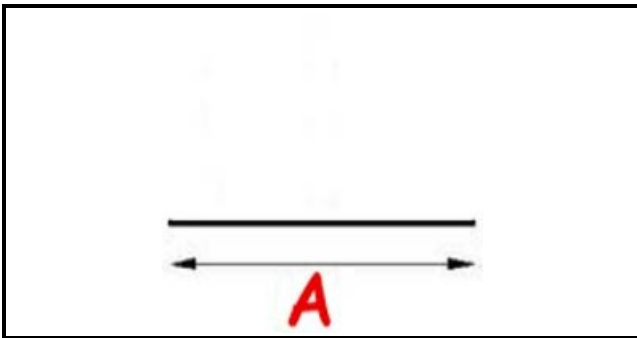

2103092

GASKET CELL CHILLED SALE IN METER YY23

Date: 18-04-2025

Technical data

| | |
|--------------|-----------|
| LONG SIDE mm | A=1000 mm |
| PROFILE TYPE | YY23 |