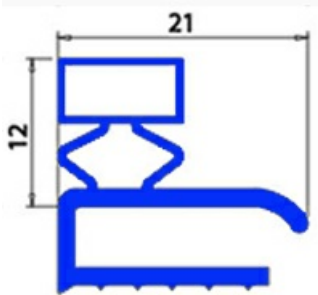

# ANGLED MIDDLE-EDGED MAGNETIC GASKET FOR DRAWER 295X385mm XX5

Date: 23-11-2024

## Technical data

SHORT SIDE mm	A=295mm
LONG SIDE mm	B=385 mm
PROFILE TYPE	XX5