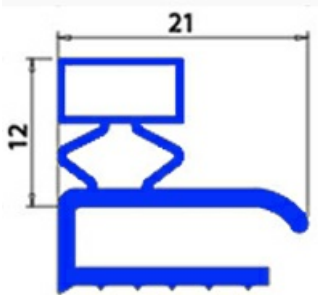

2103093

ANGLED MIDDLE-EDGED MAGNETIC GASKET FOR DRAWER 295X385mm XX5

Date: 20-09-2024

Technical data

SHORT SIDE mm	A=295mm
LONG SIDE mm	B=385 mm
PROFILE TYPE	XX5

Manufacturer code

ANGELO PO GRANDI CUCINE SPA