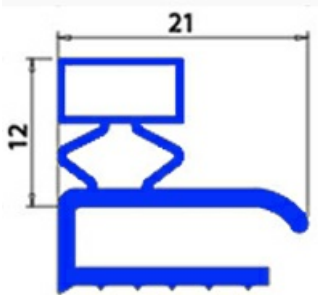

2103094

ANGLED MIDDLE-EDGED MAGNETIC GASKET 610X385 mm A.PO XX5

Date: 10-11-2024

ORIGINAL
OSP
SPARE PARTS

Technical data

SHORT SIDE mm	A=385 mm
LONG SIDE mm	B=610 mm
PROFILE TYPE	XX5

Manufacturer code

ANGELO PO GRANDI CUCINE SPA