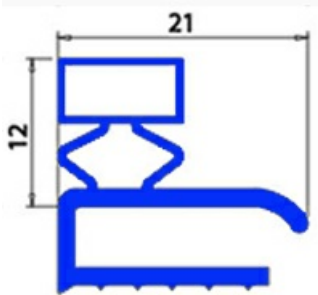

# ANGLED MIDDLE-EDGED MAGNETIC GASKET 610X385 mm A.PO XX5

Date: 25-12-2024

ORIGINAL  
**OSP**  
SPARE PARTS

## Technical data

SHORT SIDE mm	A=385 mm
LONG SIDE mm	B=610 mm
PROFILE TYPE	XX5