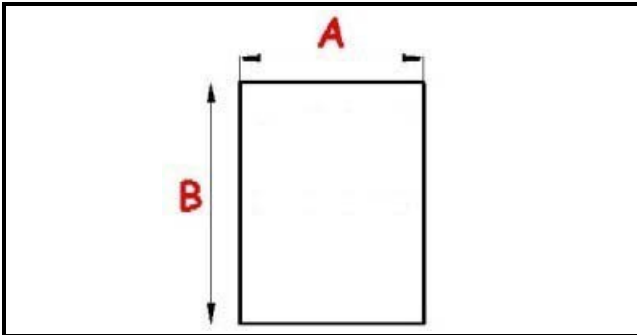

2103098

DOOR GASKET MAGNETIC SNAP A.PO 37Q0210 670X1530mm QQ3

Date: 16-04-2025

ORIGINAL
OSP
SPARE PARTS

Technical data

SHORT SIDE mm	A=670 mm
LONG SIDE mm	B=1530 mm
PROFILE TYPE	QQ3

Manufacturer code

ANGELO PO GRANDI CUCINE SPA