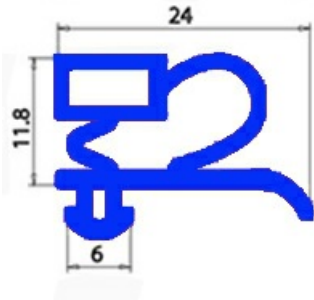

2103098

DOOR GASKET MAGNETIC SNAP A.PO 37Q0210 670X1530mm QQ3

Date: 16-04-2025

ORIGINAL
OSP
SPARE PARTS

Technical data

SHORT SIDE mm	A=670 mm
LONG SIDE mm	B=1530 mm
PROFILE TYPE	QQ3

Manufacturer code

ANGELO PO GRANDI CUCINE SPA