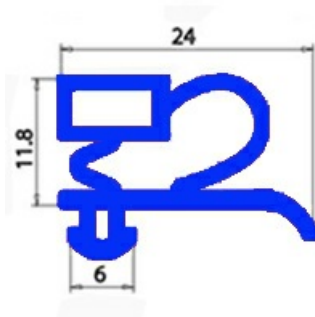

2103098

DOOR GASKET MAGNETIC SNAP A.PO 37Q0210 670X1530mm QQ3

Date: 24-11-2024

ORIGINAL
OSP
SPARE PARTS**Technical data**

SHORT SIDE mm	A=670 mm
LONG SIDE mm	B=1530 mm
PROFILE TYPE	QQ3

Manufacturer code

ANGELO PO GRANDI CUCINE SPA