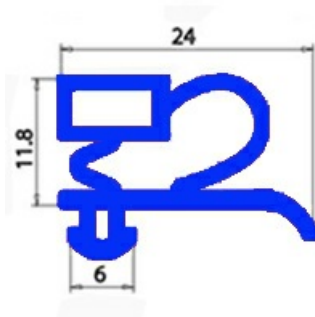

2103098

DOOR GASKET MAGNETIC SNAP A.PO 37Q0210 670X1530mm QQ3

Date: 25-12-2024

ORIGINAL
OSP
SPARE PARTS**Technical data**

SHORT SIDE mm	A=670 mm
LONG SIDE mm	B=1530 mm
PROFILE TYPE	QQ3

Manufacturer code

ANGELO PO GRANDI CUCINE SPA