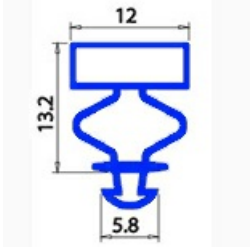

2103100

GASKET MAGNETIC SNAP BAR 2200mm YY1

Date: 16-04-2025

Technical data

LONG SIDE mm	A=2200 mm
PROFILE TYPE	YY1